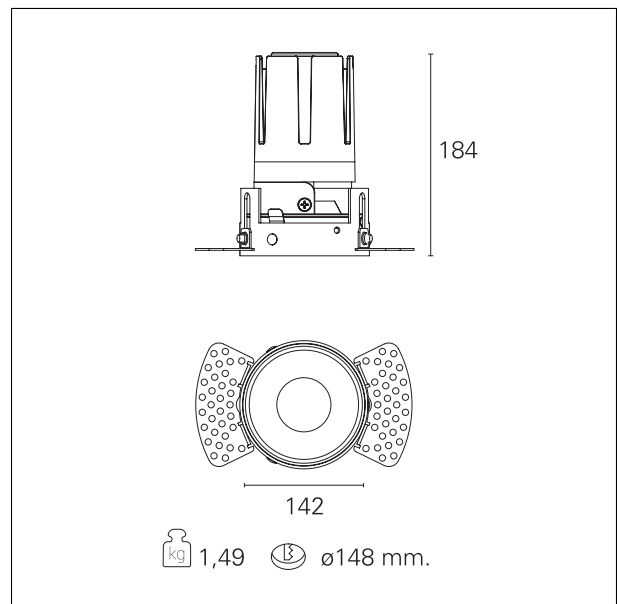

Nemo TL Fix

RTT21140CA - Trimless + Matt Reflector - 42 W - 3800 lumen / 4000 K / CRI >90

DESCRIPTION

Nemo TL is the trimless series of the Nemo family designed for installations in plasterboard false ceilings with no visible edge. Models up to 24W are equipped with a pre-drilled fixed frame for direct fixing of the luminaire to the false ceiling; The 33W and 42W models are equipped with height-adjustable fixing frame. Four beam openings with 38 ° cut-off and versions up to UGR <17 allow to obtain the right balance between luminance control and light diffusion. The lighting modules are all equipped with latest generation LEDs with CRI > 90 and SDCM <3. The range of Nemo TL Adj and Nemo TL Fix has interchangeable secondary reflectors available in five different aesthetic finishes that allow the system to be characterized even after the first installation. The safety cable supplied prevents accidental drops and the "fast plug" connection system to the driver allows quick and safe installation. Nemo ADJ version for accent lighting with 350 ° adjustability on the horizontal plane and 30 ° on the vertical plane. Nemo Fix is perfect for vertical lighting for the control of direct glare and soft light at the edges of the beam.

Switch

Casambi

PRODUCTS CHARACTERISTICS

installation type
material
Color
Power
Lumen output - Full emission
Efficacy
Diameter
Dimensions
net weight

trimless recessed
Aluminum
Satin
42 W
3878 lm
92 lm/W
Ø 142 mm.
h 184 mm.
1,49 kg.

optical compartment IP rate **IP40**
 recessed compartment IP rate **IP20**
 IK **IK02**

HOLE RECESS DIMENSIONS

hole recess diameter **Ø 148 mm.**

ENERGY CLASSIFICATION

This luminaire contains built-in LED lamps.

emission	rotationally symmetrical
luminous effect	wide
optic	55°
Beam angle - direct	55°
UGR	≤ 21
Cut Hood	38°

PHOTOMETRIC