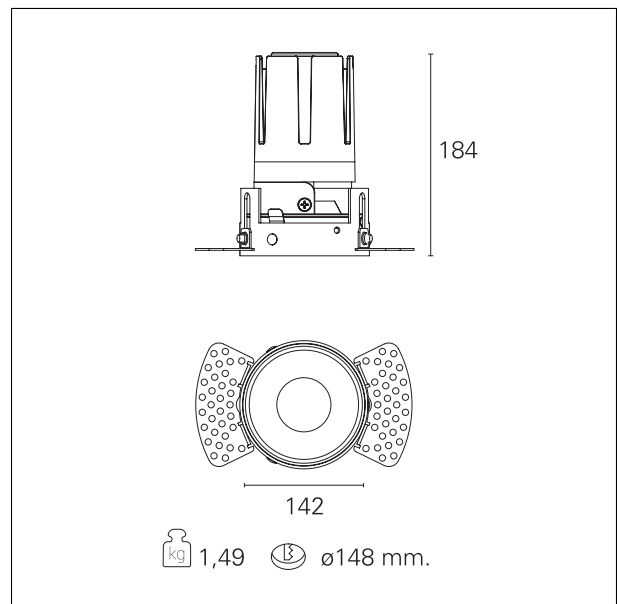

#### DESCRIPTION

Nemo TL is the trimless series of the Nemo family designed for installations in plasterboard false ceilings with no visible edge. Models up to 24W are equipped with a pre-drilled fixed frame for direct fixing of the luminaire to the false ceiling; The 33W and 42W models are equipped with height-adjustable fixing frame. Four beam openings with 38 ° cut-off and versions up to UGR <17 allow to obtain the right balance between luminance control and light diffusion. The lighting modules are all equipped with latest generation LEDs with CRI > 90 and SDCM <3. The range of Nemo TL Adj and Nemo TL Fix has interchangeable secondary reflectors available in five different aesthetic finishes that allow the system to be characterized even after the first installation. The safety cable supplied prevents accidental drops and the "fast plug" connection system to the driver allows quick and safe installation. Nemo ADJ version for accent lighting with 350 ° adjustability on the horizontal plane and 30 ° on the vertical plane. Nemo Fix is perfect for vertical lighting for the control of direct glare and soft light at the edges of the beam.

#### PRODUCTS CHARACTERISTICS

installation type  
material  
Color  
Power  
Lumen output - Full emission  
Efficacy  
Diameter  
Dimensions  
net weight

**trimless recessed**  
**Aluminum**  
**Satin**  
**42 W**  
**3864 lm**  
**92 lm/W**  
**Ø 142 mm.**  
**h 184 mm.**  
**1,49 kg.**

#### HOLE RECESS DIMENSIONS

hole recess diameter **Ø 148 mm.**