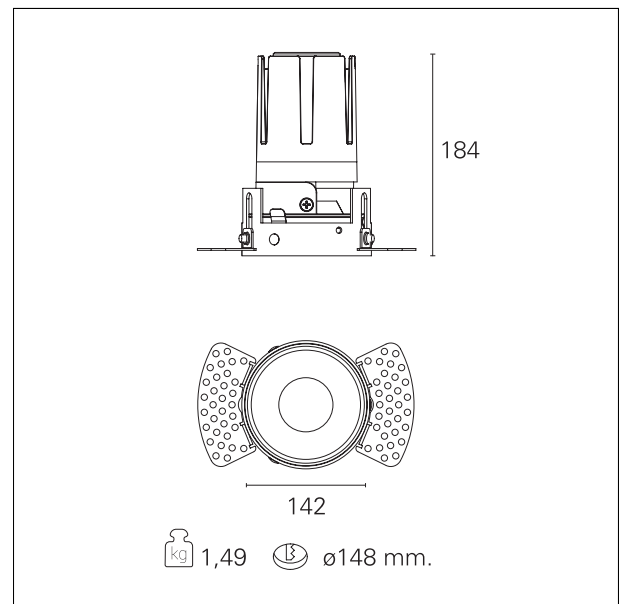

Nemo TL Fix

RTT21136CA - Trimless + Matt Reflector - 42 W - 3800 lumen / 4000 K / CRI >90

DESCRIPTION

Nemo TL is the trimless series of the Nemo family designed for installations in plasterboard false ceilings with no visible edge. Models up to 24W are equipped with a pre-drilled fixed frame for direct fixing of the luminaire to the false ceiling; The 33W and 42W models are equipped with height-adjustable fixing frame. Four beam openings with 38 ° cut-off and versions up to UGR <17 allow to obtain the right balance between luminance control and light diffusion. The lighting modules are all equipped with latest generation LEDs with CRI > 90 and SDCM <3. The range of Nemo TL Adj and Nemo TL Fix has interchangeable secondary reflectors available in five different aesthetic finishes that allow the system to be characterized even after the first installation. The safety cable supplied prevents accidental drops and the "fast plug" connection system to the driver allows quick and safe installation. Nemo ADJ version for accent lighting with 350 ° adjustability on the horizontal plane and 30 ° on the vertical plane. Nemo Fix is perfect for vertical lighting for the control of direct glare and soft light at the edges of the beam.

Switch

Casambi

PRODUCTS CHARACTERISTICS

installation type	trimless recessed
material	Aluminum
Color	Satin
Power	42 W
Lumen output - Full emission	3858 lm
Efficacy	92 lm/W
Diameter	Ø 142 mm.
Dimensions	h 184 mm.
net weight	1,49 kg.

optical compartment IP rate **IP40**
 recessed compartment IP rate **IP20**
 IK **IK02**

HOLE RECESS DIMENSIONS

hole recess diameter **Ø 148 mm.**

ENERGY CLASSIFICATION

The lamps cannot be changed in the luminaire.

emission	rotationally symmetrical
luminous effect	flood
optic	24°
Beam angle - direct	24°
UGR	≤ 17
Cut Hood	38°

PHOTOMETRIC