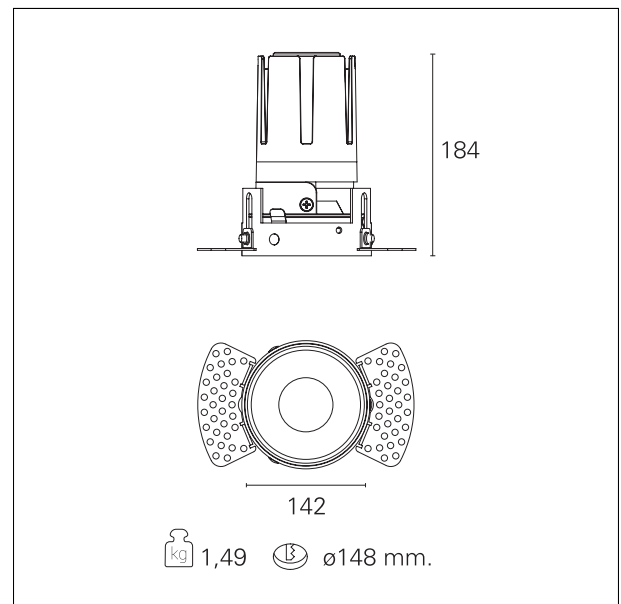

Nemo TL Fix

RTT21134 - Trimless + Matt Reflector - 42 W - 3800 lumen / 4000 K / CRI >90

DESCRIPTION

Nemo TL is the trimless series of the Nemo family designed for installations in plasterboard false ceilings with no visible edge. Models up to 24W are equipped with a pre-drilled fixed frame for direct fixing of the luminaire to the false ceiling; The 33W and 42W models are equipped with height-adjustable fixing frame. Four beam openings with 38 ° cut-off and versions up to UGR <17 allow to obtain the right balance between luminance control and light diffusion. The lighting modules are all equipped with latest generation LEDs with CRI > 90 and SDCM <3. The range of Nemo TL Adj and Nemo TL Fix has interchangeable secondary reflectors available in five different aesthetic finishes that allow the system to be characterized even after the first installation. The safety cable supplied prevents accidental drops and the "fast plug" connection system to the driver allows quick and safe installation. Nemo ADJ version for accent lighting with 350 ° adjustability on the horizontal plane and 30 ° on the vertical plane. Nemo Fix is perfect for vertical lighting for the control of direct glare and soft light at the edges of the beam.

Switch

On:Off

PRODUCTS CHARACTERISTICS

installation type
material
Color
Power
Lumen output - Full emission
Efficacy
Diameter
Dimensions
net weight

trimless recessed
Aluminum
Satin
42 W
3842 lm
91 lm/W
Ø 142 mm.
h 184 mm.
1,49 kg.

HOLE RECESS DIMENSIONS

hole recess diameter **Ø 148 mm.**

ENERGY CLASSIFICATION

The lamps cannot be changed in the luminaire.

LED SOURCE DETAILS

led source type **CoB Led**
LED brand **Bridgelux**
LED current **1050 mA**
LED voltage **36 V**
Service lifetime **L80 / B20 - 50.000 h.**
Light temperature **4000 K**
CRI **CRI >90**
SDCM **< 3**

emission	rotationally symmetrical
luminous effect	spot
optic	15°
Beam angle - direct	15°
UGR	≤ 17
Cut Hood	38°

PHOTOMETRIC