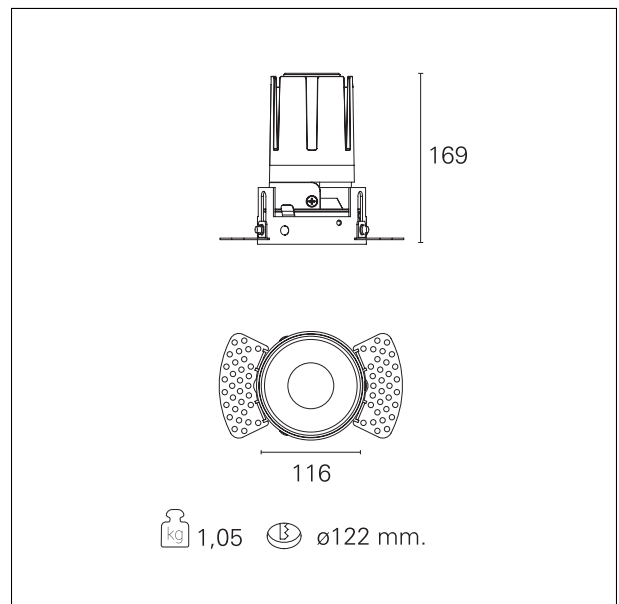

#### DESCRIPTION

Nemo TL is the trimless series of the Nemo family designed for installations in plasterboard false ceilings with no visible edge. Models up to 24W are equipped with a pre-drilled fixed frame for direct fixing of the luminaire to the false ceiling; The 33W and 42W models are equipped with height-adjustable fixing frame. Four beam openings with 38 ° cut-off and versions up to UGR <17 allow to obtain the right balance between luminance control and light diffusion. The lighting modules are all equipped with latest generation LEDs with CRI > 90 and SDCM <3. The range of Nemo TL Adj and Nemo TL Fix has interchangeable secondary reflectors available in five different aesthetic finishes that allow the system to be characterized even after the first installation. The safety cable supplied prevents accidental drops and the "fast plug" connection system to the driver allows quick and safe installation. Nemo ADJ version for accent lighting with 350 ° adjustability on the horizontal plane and 30 ° on the vertical plane. Nemo Fix is perfect for vertical lighting for the control of direct glare and soft light at the edges of the beam.

#### PRODUCTS CHARACTERISTICS

installation type  
material  
Color  
Power  
Lumen output - Full emission  
Efficacy  
Diameter  
Dimensions  
net weight

**trimless recessed**  
**Aluminum**  
**Satin**  
**33 W**  
**3134 lm**  
**95 lm/W**  
**Ø 116 mm.**  
**h 169 mm.**  
**1,05 kg.**

#### HOLE RECESS DIMENSIONS

hole recess diameter **Ø 122 mm.**