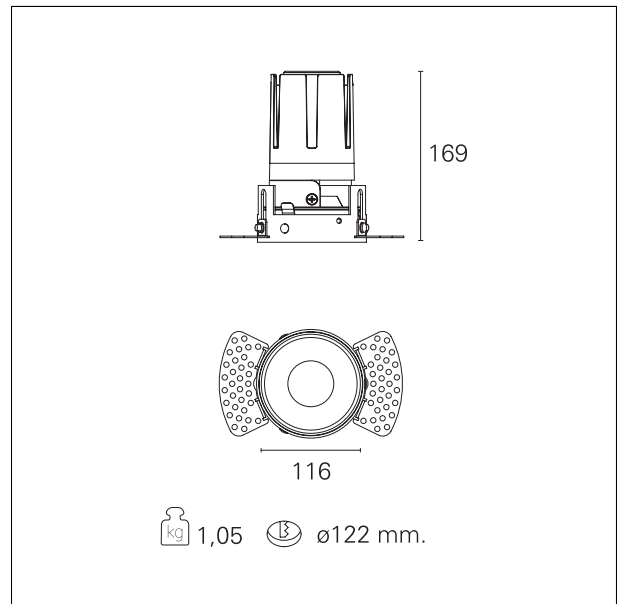

Nemo TL Fix

RTT21131 - Trimless + Matt Reflector - 33 W - 3100 lumen / 3000 K / CRI >90

DESCRIPTION

Nemo TL is the trimless series of the Nemo family designed for installations in plasterboard false ceilings with no visible edge. Models up to 24W are equipped with a pre-drilled fixed frame for direct fixing of the luminaire to the false ceiling; The 33W and 42W models are equipped with height-adjustable fixing frame. Four beam openings with 38 ° cut-off and versions up to UGR <17 allow to obtain the right balance between luminance control and light diffusion. The lighting modules are all equipped with latest generation LEDs with CRI > 90 and SDCM <3. The range of Nemo TL Adj and Nemo TL Fix has interchangeable secondary reflectors available in five different aesthetic finishes that allow the system to be characterized even after the first installation. The safety cable supplied prevents accidental drops and the "fast plug" connection system to the driver allows quick and safe installation. Nemo ADJ version for accent lighting with 350 ° adjustability on the horizontal plane and 30 ° on the vertical plane. Nemo Fix is perfect for vertical lighting for the control of direct glare and soft light at the edges of the beam.

Switch

On:Off

PRODUCTS CHARACTERISTICS

installation type
material
Color
Power
Lumen output - Full emission
Efficacy
Diameter
Dimensions
net weight

trimless recessed
Aluminum
Satin
33 W
3054 lm
93 lm/W
Ø 116 mm.
h 169 mm.
1,05 kg.

HOLE RECESS DIMENSIONS

hole recess diameter **Ø 122 mm.**

ENERGY CLASSIFICATION

The lamps cannot be changed in the luminaire.

LED SOURCE DETAILS

led source type **CoB Led**
LED brand **Bridgelux**
LED current **800 mA**
LED voltage **36 V**
Service lifetime **L80 / B20 - 50.000 h.**
Light temperature **3000 K**
CRI **CRI >90**
SDCM **< 3**

emission	rotationally symmetrical
luminous effect	wide
optic	55°
Beam angle - direct	55°
UGR	≤ 21
Cut Hood	38°

PHOTOMETRIC