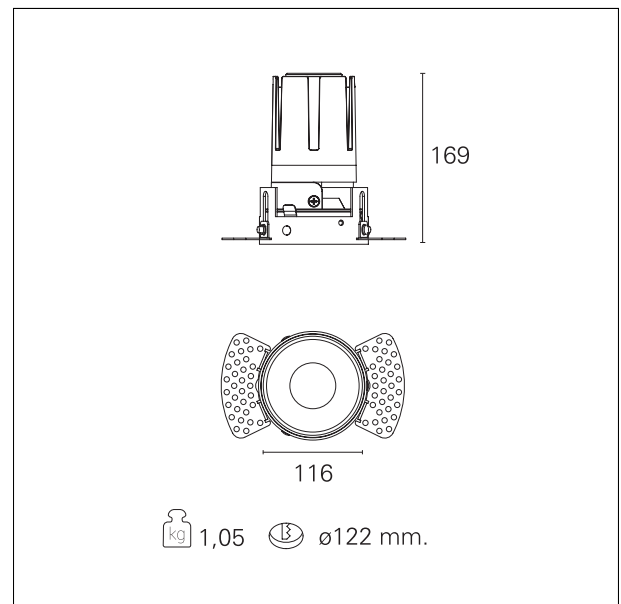

Nemo TL Fix

RTT21128DM - Trimless + Matt Reflector - 33 W - 3100 lumen / 4000 K / CRI >90

DESCRIPTION

Nemo TL is the trimless series of the Nemo family designed for installations in plasterboard false ceilings with no visible edge. Models up to 24W are equipped with a pre-drilled fixed frame for direct fixing of the luminaire to the false ceiling; The 33W and 42W models are equipped with height-adjustable fixing frame. Four beam openings with 38 ° cut-off and versions up to UGR <17 allow to obtain the right balance between luminance control and light diffusion. The lighting modules are all equipped with latest generation LEDs with CRI > 90 and SDCM <3. The range of Nemo TL Adj and Nemo TL Fix has interchangeable secondary reflectors available in five different aesthetic finishes that allow the system to be characterized even after the first installation. The safety cable supplied prevents accidental drops and the "fast plug" connection system to the driver allows quick and safe installation. Nemo ADJ version for accent lighting with 350 ° adjustability on the horizontal plane and 30 ° on the vertical plane. Nemo Fix is perfect for vertical lighting for the control of direct glare and soft light at the edges of the beam.

Switch 1...10V / Push

PRODUCTS CHARACTERISTICS

installation type	trimless recessed
material	Aluminum
Color	Satin
Power	33 W
Lumen output - Full emission	3120 lm
Efficacy	95 lm/W
Diameter	Ø 116 mm.
Dimensions	h 169 mm.
net weight	1,05 kg.

optical compartment IP rate **IP40**
 recessed compartment IP rate **IP20**
 IK **IK02**

HOLE RECESS DIMENSIONS

hole recess diameter **Ø 122 mm.**

ENERGY CLASSIFICATION

The lamps cannot be changed in the luminaire.

emission	rotationally symmetrical
luminous effect	flood
optic	24°
Beam angle - direct	24°
UGR	≤ 17
Cut Hood	38°

PHOTOMETRIC