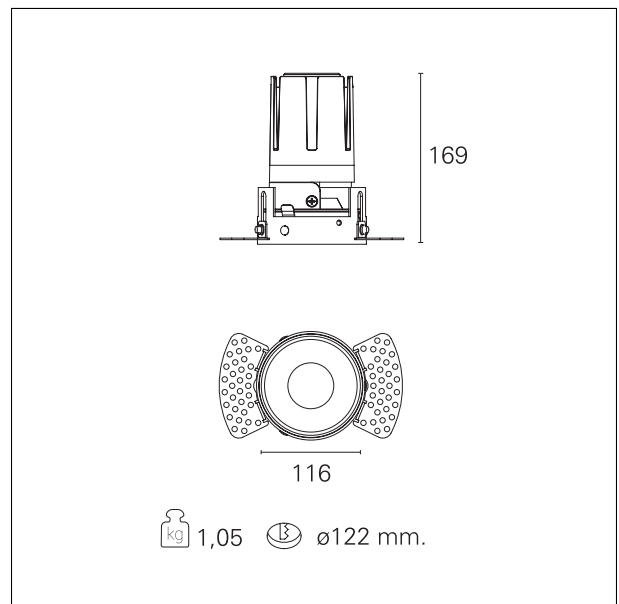

Nemo TL Fix

RTT21128CA - Trimless + Matt Reflector - 33 W - 3100 lumen / 4000 K / CRI >90

DESCRIPTION

Nemo TL is the trimless series of the Nemo family designed for installations in plasterboard false ceilings with no visible edge. Models up to 24W are equipped with a pre-drilled fixed frame for direct fixing of the luminaire to the false ceiling; The 33W and 42W models are equipped with height-adjustable fixing frame. Four beam openings with 38 ° cut-off and versions up to UGR <17 allow to obtain the right balance between luminance control and light diffusion. The lighting modules are all equipped with latest generation LEDs with CRI > 90 and SDCM <3. The range of Nemo TL Adj and Nemo TL Fix has interchangeable secondary reflectors available in five different aesthetic finishes that allow the system to be characterized even after the first installation. The safety cable supplied prevents accidental drops and the "fast plug" connection system to the driver allows quick and safe installation. Nemo ADJ version for accent lighting with 350 ° adjustability on the horizontal plane and 30 ° on the vertical plane. Nemo Fix is perfect for vertical lighting for the control of direct glare and soft light at the edges of the beam.

Switch

Casambi

PRODUCTS CHARACTERISTICS

installation type
material
Color
Power
Lumen output - Full emission
Efficacy
Diameter
Dimensions
net weight

trimless recessed
Aluminum
Satin
33 W
3120 lm
95 lm/W
Ø 116 mm.
h 169 mm.
1,05 kg.

optical compartment IP rate **IP40**
 recessed compartment IP rate **IP20**
 IK **IK02**

HOLE RECESS DIMENSIONS

hole recess diameter **Ø 122 mm.**

ENERGY CLASSIFICATION

The lamps cannot be changed in the luminaire.

emission	rotationally symmetrical
luminous effect	flood
optic	24°
Beam angle - direct	24°
UGR	≤ 17
Cut Hood	38°

PHOTOMETRIC