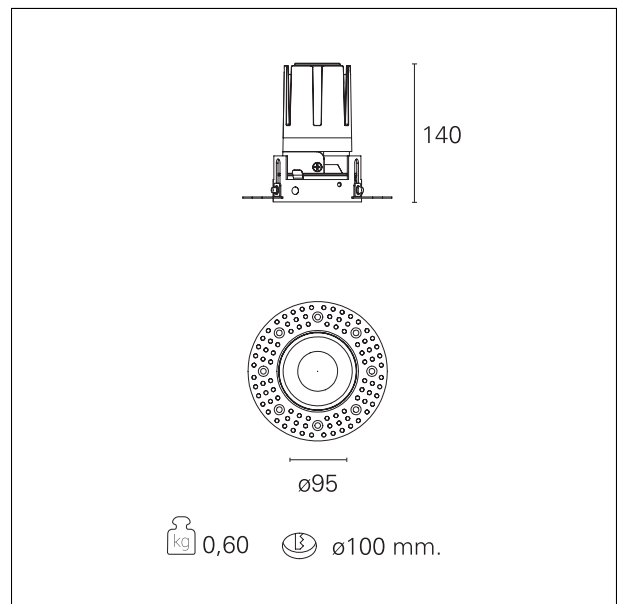

Nemo TL Fix

RTT21123 - Trimless + Matt Reflector - 24 W - 2200 lumen / 3000 K / CRI >90

DESCRIPTION

Nemo TL is the trimless series of the Nemo family designed for installations in plasterboard false ceilings with no visible edge. Models up to 24W are equipped with a pre-drilled fixed frame for direct fixing of the luminaire to the false ceiling; The 33W and 42W models are equipped with height-adjustable fixing frame. Four beam openings with 38 ° cut-off and versions up to UGR <17 allow to obtain the right balance between luminance control and light diffusion. The lighting modules are all equipped with latest generation LEDs with CRI > 90 and SDCM <3. The range of Nemo TL Adj and Nemo TL Fix has interchangeable secondary reflectors available in five different aesthetic finishes that allow the system to be characterized even after the first installation. The safety cable supplied prevents accidental drops and the "fast plug" connection system to the driver allows quick and safe installation. Nemo ADJ version for accent lighting with 350 ° adjustability on the horizontal plane and 30 ° on the vertical plane. Nemo Fix is perfect for vertical lighting for the control of direct glare and soft light at the edges of the beam.

Switch

On:Off

PRODUCTS CHARACTERISTICS

installation type	trimless recessed
material	Aluminum
Color	Satin
Power	24 W
Lumen output - Full emission	2164 lm
Efficacy	90 lm/W
Diameter	Ø 95 mm.
Dimensions	h 140 mm.
net weight	0,60 kg.

HOLE RECESS DIMENSIONS

hole recess diameter **Ø 100 mm.**

ENERGY CLASSIFICATION

The lamps cannot be changed in the luminaire.

LED SOURCE DETAILS

led source type **CoB Led**
 LED brand **Bridgelux**
 LED current **600 mA**
 LED voltage **36 V**
 Service lifetime **L80 / B20 - 50.000 h.**
 Light temperature **3000 K**
 CRI **CRI >90**
 SDCM **< 3**

emission	rotationally symmetrical
luminous effect	wide
optic	55°
Beam angle - direct	55°
UGR	≤ 21
Cut Hood	38°

PHOTOMETRIC