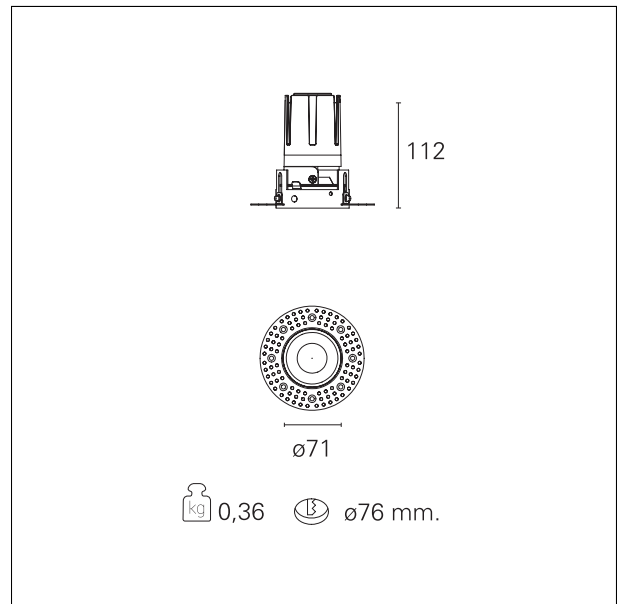

Nemo TL Fix

RTT21116 - Trimless + Matt Reflector - 15 W - 1450 lumen / 4000 K / CRI >90

DESCRIPTION

Nemo TL is the trimless series of the Nemo family designed for installations in plasterboard false ceilings with no visible edge. Models up to 24W are equipped with a pre-drilled fixed frame for direct fixing of the luminaire to the false ceiling; The 33W and 42W models are equipped with height-adjustable fixing frame. Four beam openings with 38 ° cut-off and versions up to UGR <17 allow to obtain the right balance between luminance control and light diffusion. The lighting modules are all equipped with latest generation LEDs with CRI > 90 and SDCM <3. The range of Nemo TL Adj and Nemo TL Fix has interchangeable secondary reflectors available in five different aesthetic finishes that allow the system to be characterized even after the first installation. The safety cable supplied prevents accidental drops and the "fast plug" connection system to the driver allows quick and safe installation. Nemo ADJ version for accent lighting with 350 ° adjustability on the horizontal plane and 30 ° on the vertical plane. Nemo Fix is perfect for vertical lighting for the control of direct glare and soft light at the edges of the beam.

Switch

On:Off

PRODUCTS CHARACTERISTICS

installation type	trimless recessed
material	Aluminum
Color	Satin
Power	15 W
Lumen output - Full emission	1502 lm
Efficacy	100 lm/W
Diameter	Ø 71 mm.
Dimensions	h 112 mm.
net weight	0,36 kg.

HOLE RECESS DIMENSIONS

hole recess diameter **Ø 76 mm.**

ENERGY CLASSIFICATION

The lamps cannot be changed in the luminaire.

LED SOURCE DETAILS

led source type **CoB Led**
 LED brand **Bridgelux**
 LED current **350 mA**
 LED voltage **36 V**
 Service lifetime **L80 / B20 - 50.000 h.**
 Light temperature **4000 K**
 CRI **CRI >90**
 SDCM **< 3**

emission	rotationally symmetrical
luminous effect	wide
optic	55°
Beam angle - direct	55°
UGR	≤ 19
Cut Hood	38°

PHOTOMETRIC