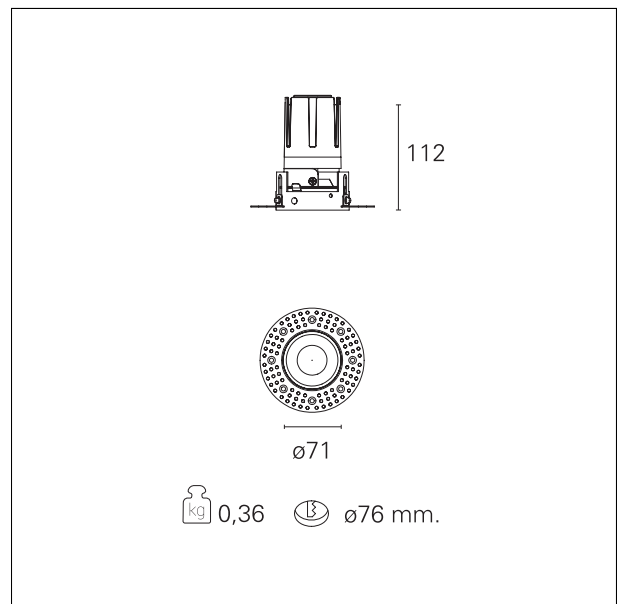

Nemo TL Fix

RTT21115CA - Trimless + Matt Reflector - 15 W - 1450 lumen / 3000 K / CRI >90

DESCRIPTION

Nemo TL is the trimless series of the Nemo family designed for installations in plasterboard false ceilings with no visible edge. Models up to 24W are equipped with a pre-drilled fixed frame for direct fixing of the luminaire to the false ceiling; The 33W and 42W models are equipped with height-adjustable fixing frame. Four beam openings with 38 ° cut-off and versions up to UGR <17 allow to obtain the right balance between luminance control and light diffusion. The lighting modules are all equipped with latest generation LEDs with CRI > 90 and SDCM <3. The range of Nemo TL Adj and Nemo TL Fix has interchangeable secondary reflectors available in five different aesthetic finishes that allow the system to be characterized even after the first installation. The safety cable supplied prevents accidental drops and the "fast plug" connection system to the driver allows quick and safe installation. Nemo ADJ version for accent lighting with 350 ° adjustability on the horizontal plane and 30 ° on the vertical plane. Nemo Fix is perfect for vertical lighting for the control of direct glare and soft light at the edges of the beam.

Switch

Casambi

PRODUCTS CHARACTERISTICS

| | |
|------------------------------|--------------------------|
| installation type | trimless recessed |
| material | Aluminum |
| Color | Satin |
| Power | 15 W |
| Lumen output - Full emission | 1432 lm |
| Efficacy | 95 lm/W |
| Diameter | Ø 71 mm. |
| Dimensions | h 112 mm. |
| net weight | 0,36 kg. |

MECHANICAL CHARACTERISTICS

optical compartment IP rate **IP40**
 recessed compartment IP rate **IP20**
 IK **IK02**

HOLE RECESS DIMENSIONS

hole recess diameter **Ø 76 mm.**

ENERGY CLASSIFICATION

The lamps cannot be changed in the luminaire.