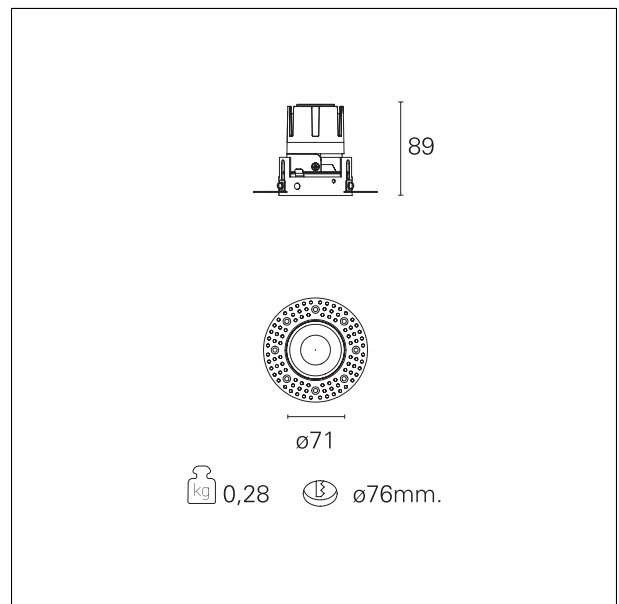

#### DESCRIPTION

Nemo TL is the trimless series of the Nemo family designed for installations in plasterboard false ceilings with no visible edge. Models up to 24W are equipped with a pre-drilled fixed frame for direct fixing of the luminaire to the false ceiling; The 33W and 42W models are equipped with height-adjustable fixing frame. Four beam openings with 38 ° cut-off and versions up to UGR <17 allow to obtain the right balance between luminance control and light diffusion. The lighting modules are all equipped with latest generation LEDs with CRI > 90 and SDCM <3. The range of Nemo TL Adj and Nemo TL Fix has interchangeable secondary reflectors available in five different aesthetic finishes that allow the system to be characterized even after the first installation. The safety cable supplied prevents accidental drops and the "fast plug" connection system to the driver allows quick and safe installation. Nemo ADJ version for accent lighting with 350 ° adjustability on the horizontal plane and 30 ° on the vertical plane. Nemo Fix is perfect for vertical lighting for the control of direct glare and soft light at the edges of the beam.

#### PRODUCTS CHARACTERISTICS

installation type	<b>trimless recessed</b>
material	<b>Aluminum</b>
Color	<b>Satin</b>
Power	<b>10 W</b>
Lumen output - Full emission	<b>930 lm</b>
Efficacy	<b>93 lm/W</b>
Diameter	<b>Ø 71 mm.</b>
Dimensions	<b>h 89 mm.</b>
net weight	<b>0,28 kg.</b>

#### HOLE RECESS DIMENSIONS

hole recess diameter **Ø 76 mm.**