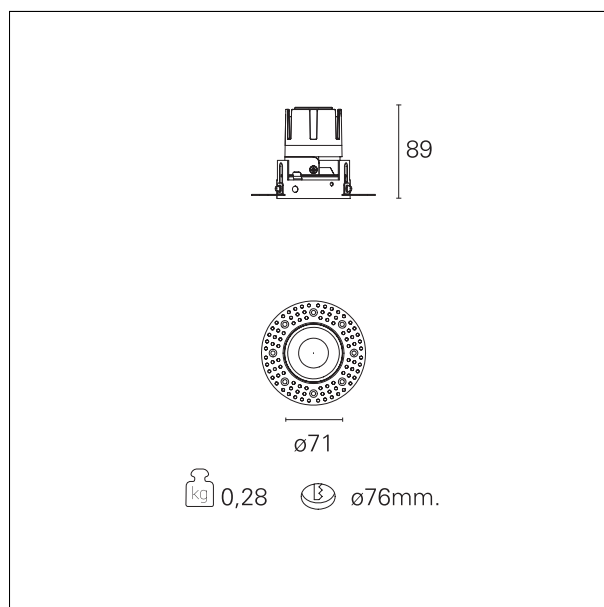

Nemo TL Fix

RTT21106 - Trimless + Matt Reflector - 10 W - 920 lumen / 4000 K / CRI >90

DESCRIPTION

Nemo TL is the trimless series of the Nemo family designed for installations in plasterboard false ceilings with no visible edge. Models up to 24W are equipped with a pre-drilled fixed frame for direct fixing of the luminaire to the false ceiling; The 33W and 42W models are equipped with height-adjustable fixing frame. Four beam openings with 38 ° cut-off and versions up to UGR <17 allow to obtain the right balance between luminance control and light diffusion. The lighting modules are all equipped with latest generation LEDs with CRI > 90 and SDCM <3. The range of Nemo TL Adj and Nemo TL Fix has interchangeable secondary reflectors available in five different aesthetic finishes that allow the system to be characterized even after the first installation. The safety cable supplied prevents accidental drops and the "fast plug" connection system to the driver allows quick and safe installation. Nemo ADJ version for accent lighting with 350 ° adjustability on the horizontal plane and 30 ° on the vertical plane. Nemo Fix is perfect for vertical lighting for the control of direct glare and soft light at the edges of the beam.

Switch

On:Off

PRODUCTS CHARACTERISTICS

installation type	trimless recessed
material	Aluminum
Color	Satin
Power	10 W
Lumen output - Full emission	968 lm
Efficacy	97 lm/W
Diameter	Ø 71 mm.
Dimensions	h 89 mm.
net weight	0,28 kg.

HOLE RECESS DIMENSIONS

hole recess diameter **Ø 76 mm.**

ENERGY CLASSIFICATION

The lamps cannot be changed in the luminaire.

LED SOURCE DETAILS

led source type **CoB Led**
 LED brand **Bridgelux**
 LED current **250 mA**
 LED voltage **36 V**
 Service lifetime **L80 / B20 - 50.000 h.**
 Light temperature **4000 K**
 CRI **CRI >90**
 SDCM **< 3**

emission	rotationally symmetrical
luminous effect	flood
optic	38°
Beam angle - direct	38°
UGR	≤ 19
Cut Hood	38°

PHOTOMETRIC