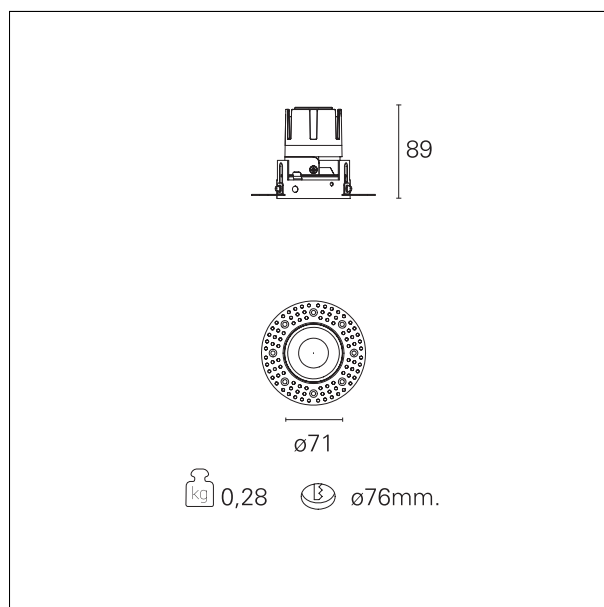

Nemo TL Fix

RTT21106CA - Trimless + Matt Reflector - 10 W - 920 lumen / 4000 K / CRI >90

DESCRIPTION

Nemo TL is the trimless series of the Nemo family designed for installations in plasterboard false ceilings with no visible edge. Models up to 24W are equipped with a pre-drilled fixed frame for direct fixing of the luminaire to the false ceiling; The 33W and 42W models are equipped with height-adjustable fixing frame. Four beam openings with 38 ° cut-off and versions up to UGR <17 allow to obtain the right balance between luminance control and light diffusion. The lighting modules are all equipped with latest generation LEDs with CRI > 90 and SDCM <3. The range of Nemo TL Adj and Nemo TL Fix has interchangeable secondary reflectors available in five different aesthetic finishes that allow the system to be characterized even after the first installation. The safety cable supplied prevents accidental drops and the "fast plug" connection system to the driver allows quick and safe installation. Nemo ADJ version for accent lighting with 350 ° adjustability on the horizontal plane and 30 ° on the vertical plane. Nemo Fix is perfect for vertical lighting for the control of direct glare and soft light at the edges of the beam.

Switch

Casambi

PRODUCTS CHARACTERISTICS

installation type	trimless recessed
material	Aluminum
Color	Satin
Power	10 W
Lumen output - Full emission	968 lm
Efficacy	97 lm/W
Diameter	Ø 71 mm.
Dimensions	h 89 mm.
net weight	0,28 kg.

optical compartment IP rate **IP40**
recessed compartment IP rate **IP20**
IK **IK02**

HOLE RECESS DIMENSIONS

hole recess diameter **Ø 76 mm.**

ENERGY CLASSIFICATION

The lamps cannot be changed in the luminaire.

emission	rotationally symmetrical
luminous effect	flood
optic	38°
Beam angle - direct	38°
UGR	≤ 19
Cut Hood	38°

PHOTOMETRIC