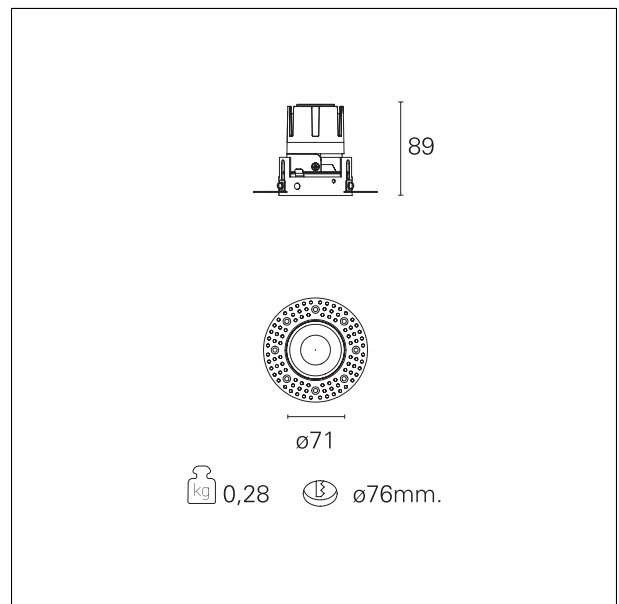

Nemo TL Fix

RTT21104 - Trimless + Matt Reflector - 10 W - 920 lumen / 4000 K / CRI >90

DESCRIPTION

Nemo TL is the trimless series of the Nemo family designed for installations in plasterboard false ceilings with no visible edge. Models up to 24W are equipped with a pre-drilled fixed frame for direct fixing of the luminaire to the false ceiling; The 33W and 42W models are equipped with height-adjustable fixing frame. Four beam openings with 38 ° cut-off and versions up to UGR <17 allow to obtain the right balance between luminance control and light diffusion. The lighting modules are all equipped with latest generation LEDs with CRI > 90 and SDCM <3. The range of Nemo TL Adj and Nemo TL Fix has interchangeable secondary reflectors available in five different aesthetic finishes that allow the system to be characterized even after the first installation. The safety cable supplied prevents accidental drops and the "fast plug" connection system to the driver allows quick and safe installation. Nemo ADJ version for accent lighting with 350 ° adjustability on the horizontal plane and 30 ° on the vertical plane. Nemo Fix is perfect for vertical lighting for the control of direct glare and soft light at the edges of the beam.

Switch

On:Off

PRODUCTS CHARACTERISTICS

installation type	trimless recessed
material	Aluminum
Color	Satin
Power	10 W
Lumen output - Full emission	958 lm
Efficacy	96 lm/W
Diameter	Ø 71 mm.
Dimensions	h 89 mm.
net weight	0,28 kg.

HOLE RECESS DIMENSIONS

hole recess diameter **Ø 76 mm.**

ENERGY CLASSIFICATION

The lamps cannot be changed in the luminaire.

LED SOURCE DETAILS

led source type **CoB Led**
 LED brand **Bridgelux**
 LED current **250 mA**
 LED voltage **36 V**
 Service lifetime **L80 / B20 - 50.000 h.**
 Light temperature **4000 K**
 CRI **CRI >90**
 SDCM **< 3**

emission	rotationally symmetrical
luminous effect	flood
optic	24°
Beam angle - direct	24°
UGR	≤ 19
Cut Hood	38°

PHOTOMETRIC