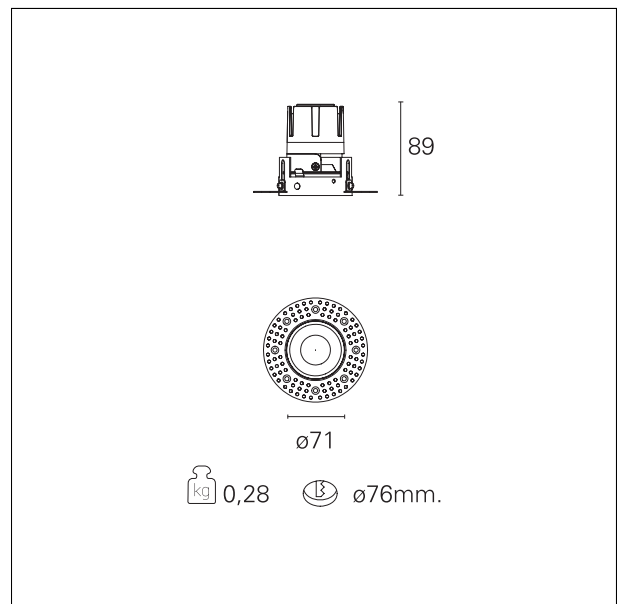

Nemo TL Fix

RTT21102CA - Trimless + Matt Reflector - 10 W - 920 lumen / 4000 K / CRI >90

DESCRIPTION

Nemo TL is the trimless series of the Nemo family designed for installations in plasterboard false ceilings with no visible edge. Models up to 24W are equipped with a pre-drilled fixed frame for direct fixing of the luminaire to the false ceiling; The 33W and 42W models are equipped with height-adjustable fixing frame. Four beam openings with 38 ° cut-off and versions up to UGR <17 allow to obtain the right balance between luminance control and light diffusion. The lighting modules are all equipped with latest generation LEDs with CRI > 90 and SDCM <3. The range of Nemo TL Adj and Nemo TL Fix has interchangeable secondary reflectors available in five different aesthetic finishes that allow the system to be characterized even after the first installation. The safety cable supplied prevents accidental drops and the "fast plug" connection system to the driver allows quick and safe installation. Nemo ADJ version for accent lighting with 350 ° adjustability on the horizontal plane and 30 ° on the vertical plane. Nemo Fix is perfect for vertical lighting for the control of direct glare and soft light at the edges of the beam.

Switch

Casambi

PRODUCTS CHARACTERISTICS

installation type	trimless recessed
material	Aluminum
Color	Satin
Power	10 W
Lumen output - Full emission	956 lm
Efficacy	96 lm/W
Diameter	Ø 71 mm.
Dimensions	h 89 mm.
net weight	0,28 kg.

optical compartment IP rate **IP40**
recessed compartment IP rate **IP20**
IK **IK02**

HOLE RECESS DIMENSIONS

hole recess diameter **Ø 76 mm.**

ENERGY CLASSIFICATION

The lamps cannot be changed in the luminaire.

emission	rotationally symmetrical
luminous effect	spot
optic	15°
Beam angle - direct	15°
UGR	≤ 19
Cut Hood	38°

PHOTOMETRIC