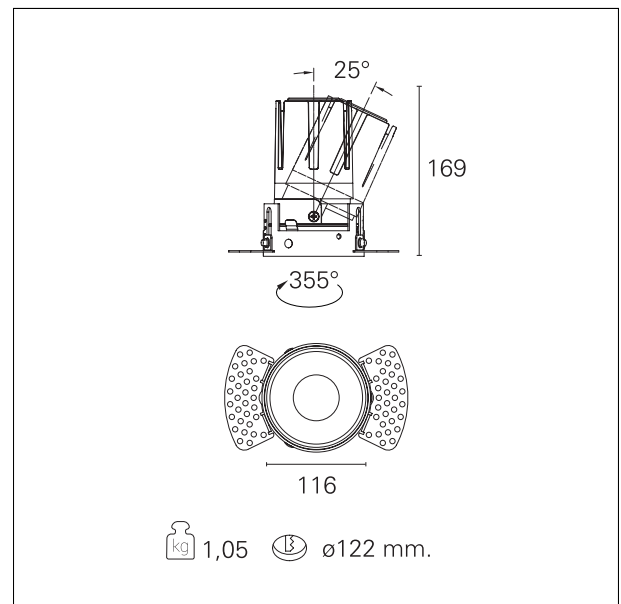

#### DESCRIPTION

Nemo TL is the trimless series of the Nemo family designed for installations in plasterboard false ceilings with no visible edge. Models up to 24W are equipped with a pre-drilled fixed frame for direct fixing of the luminaire to the false ceiling; The 33W and 42W models are equipped with height-adjustable fixing frame. Four beam openings with 38 ° cut-off and versions up to UGR <17 allow to obtain the right balance between luminance control and light diffusion. The lighting modules are all equipped with latest generation LEDs with CRI > 90 and SDCM <3. The range of Nemo TL Adj and Nemo TL Fix has interchangeable secondary reflectors available in five different aesthetic finishes that allow the system to be characterized even after the first installation. The safety cable supplied prevents accidental drops and the "fast plug" connection system to the driver allows quick and safe installation. Nemo ADJ version for accent lighting with 350 ° adjustability on the horizontal plane and 30 ° on the vertical plane. Nemo Fix is perfect for vertical lighting for the control of direct glare and soft light at the edges of the beam.

#### PRODUCTS CHARACTERISTICS

|                              |                          |
|------------------------------|--------------------------|
| installation type            | <b>trimless recessed</b> |
| material                     | <b>Aluminum</b>          |
| Color                        | <b>Gold</b>              |
| Power                        | <b>33 W</b>              |
| Lumen output - Full emission | <b>2946 lm</b>           |
| Efficacy                     | <b>89 lm/W</b>           |
| Diameter                     | <b>Ø 116 mm.</b>         |
| Dimensions                   | <b>h 169 mm.</b>         |
| net weight                   | <b>1,05 kg.</b>          |

#### HOLE RECESS DIMENSIONS

hole recess diameter **Ø 122 mm.**