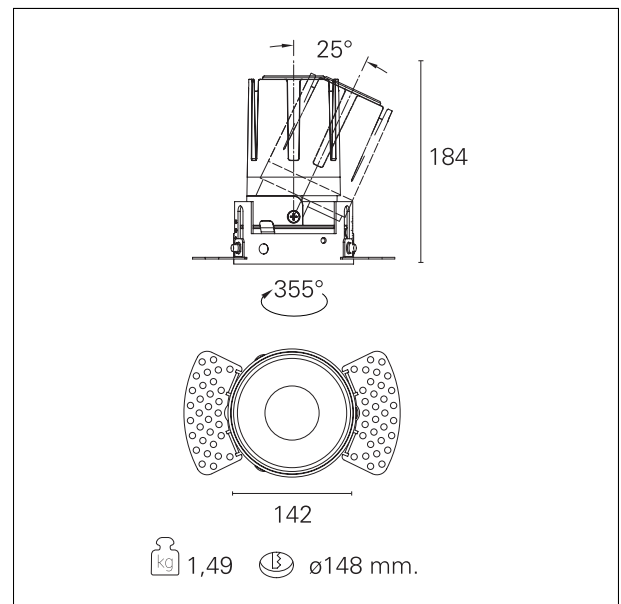

Nemo TL Adj

RTT20438CA - Trimless + Gold Reflector - 42 W - 3800 lumen / 4000 K / CRI >90

DESCRIPTION

Nemo TL is the trimless series of the Nemo family designed for installations in plasterboard false ceilings with no visible edge. Models up to 24W are equipped with a pre-drilled fixed frame for direct fixing of the luminaire to the false ceiling; The 33W and 42W models are equipped with height-adjustable fixing frame. Four beam openings with 38 ° cut-off and versions up to UGR <17 allow to obtain the right balance between luminance control and light diffusion. The lighting modules are all equipped with latest generation LEDs with CRI > 90 and SDCM <3. The range of Nemo TL Adj and Nemo TL Fix has interchangeable secondary reflectors available in five different aesthetic finishes that allow the system to be characterized even after the first installation. The safety cable supplied prevents accidental drops and the "fast plug" connection system to the driver allows quick and safe installation. Nemo ADJ version for accent lighting with 350 ° adjustability on the horizontal plane and 30 ° on the vertical plane. Nemo Fix is perfect for vertical lighting for the control of direct glare and soft light at the edges of the beam.

Switch

Casambi

PRODUCTS CHARACTERISTICS

installation type
material
Color
Power
Lumen output - Full emission
Efficacy
Diameter
Dimensions
net weight

trimless recessed
Aluminum
Gold
42 W
3864 lm
92 lm/W
Ø 142 mm.
h 184 mm.
1,49 kg.

optical compartment IP rate **IP40**
 recessed compartment IP rate **IP20**
 IK **IK02**

HOLE RECESS DIMENSIONS

hole recess diameter **Ø 148 mm.**

ENERGY CLASSIFICATION

The lamps cannot be changed in the luminaire.

emission	rotationally symmetrical
luminous effect	flood
optic	38°
Beam angle - direct	38°
UGR	≤ 17
Cut Hood	38°

PHOTOMETRIC