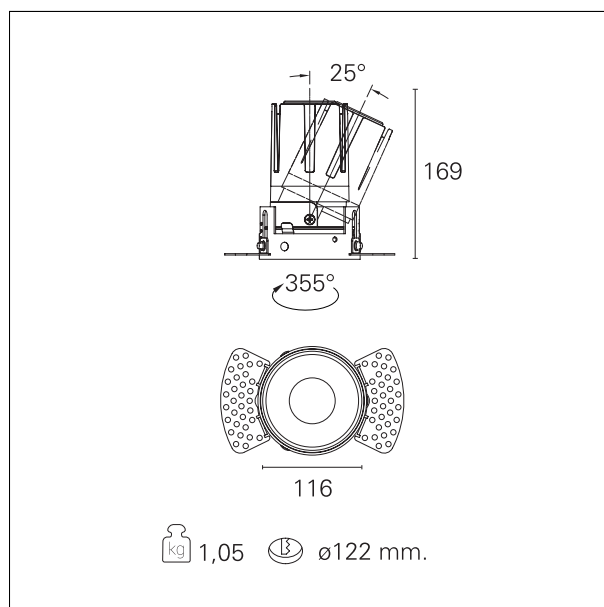

Nemo TL Adj

RTT20427CA - Trimless + Gold Reflector - 33 W - 3100 lumen / 3000 K / CRI >90

DESCRIPTION

Nemo TL is the trimless series of the Nemo family designed for installations in plasterboard false ceilings with no visible edge. Models up to 24W are equipped with a pre-drilled fixed frame for direct fixing of the luminaire to the false ceiling; The 33W and 42W models are equipped with height-adjustable fixing frame. Four beam openings with 38 ° cut-off and versions up to UGR <17 allow to obtain the right balance between luminance control and light diffusion. The lighting modules are all equipped with latest generation LEDs with CRI > 90 and SDCM <3. The range of Nemo TL Adj and Nemo TL Fix has interchangeable secondary reflectors available in five different aesthetic finishes that allow the system to be characterized even after the first installation. The safety cable supplied prevents accidental drops and the "fast plug" connection system to the driver allows quick and safe installation. Nemo ADJ version for accent lighting with 350 ° adjustability on the horizontal plane and 30 ° on the vertical plane. Nemo Fix is perfect for vertical lighting for the control of direct glare and soft light at the edges of the beam.

Switch

Casambi

PRODUCTS CHARACTERISTICS

installation type
material
Color
Power
Lumen output - Full emission
Efficacy
Diameter
Dimensions
net weight

trimless recessed
Aluminum
Gold
33 W
3040 lm
92 lm/W
Ø 116 mm.
h 169 mm.
1,05 kg.

optical compartment IP rate **IP40**
recessed compartment IP rate **IP20**
IK **IK02**

HOLE RECESS DIMENSIONS

hole recess diameter **Ø 122 mm.**

ENERGY CLASSIFICATION

The lamps cannot be changed in the luminaire.

emission	rotationally symmetrical
luminous effect	flood
optic	24°
Beam angle - direct	24°
UGR	≤ 17
Cut Hood	38°

PHOTOMETRIC