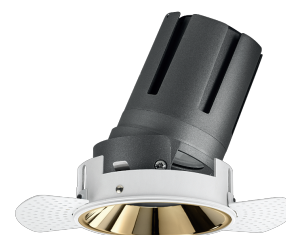

Nemo TL Adj

RTT20427CA - Trimless + Gold Reflector - 33 W - 3100 lumen / 3000 K / CRI >90

DESCRIPTION

Nemo TL is the trimless series of the Nemo family designed for installations in plasterboard false ceilings with no visible edge. Models up to 24W are equipped with a pre-drilled fixed frame for direct fixing of the luminaire to the false ceiling; The 33W and 42W models are equipped with height-adjustable fixing frame. Four beam openings with 38 ° cut-off and versions up to UGR <17 allow to obtain the right balance between luminance control and light diffusion. The lighting modules are all equipped with latest generation LEDs with CRI > 90 and SDCM <3. The range of Nemo TL Adj and Nemo TL Fix has interchangeable secondary reflectors available in five different aesthetic finishes that allow the system to be characterized even after the first installation. The safety cable supplied prevents accidental drops and the "fast plug" connection system to the driver allows quick and safe installation. Nemo ADJ version for accent lighting with 350 ° adjustability on the horizontal plane and 30 ° on the vertical plane. Nemo Fix is perfect for vertical lighting for the control of direct glare and soft light at the edges of the beam.

Switch

Casambi

PRODUCTS CHARACTERISTICS

installation type
material
Color
Power
Lumen output - Full emission
Efficacy
Diameter
Dimensions
net weight

trimless recessed
Aluminum
Gold
33 W
3040 lm
92 lm/W
Ø 116 mm.
h 169 mm.
1,05 kg.

ELECTRICAL CHARACTERISTICS

feeding
driver

220÷240 V
Casambi

Nemo TL Adj

RTT20427CA - Trimless + Gold Reflector - 33 W - 3100 lumen / 3000 K / CRI >90

Insulation class **Class II**

MECHANICAL CHARACTERISTICS

emission	rotationally symmetrical
luminous effect	flood
optic	24°
Beam angle - direct	24°
UGR	≤ 17
Cut Hood	38°

PHOTOMETRIC