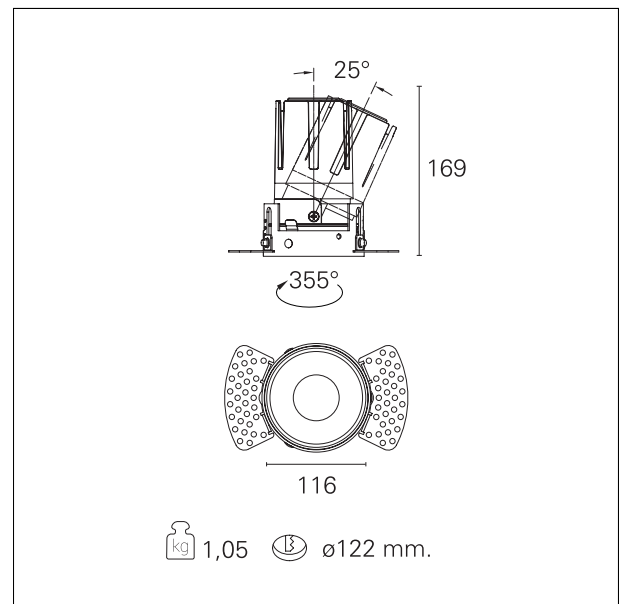

Nemo TL Adj

RTT20425CA - Trimless + Gold Reflector - 33 W - 3100 lumen / 3000 K / CRI >90

DESCRIPTION

Nemo TL is the trimless series of the Nemo family designed for installations in plasterboard false ceilings with no visible edge. Models up to 24W are equipped with a pre-drilled fixed frame for direct fixing of the luminaire to the false ceiling; The 33W and 42W models are equipped with height-adjustable fixing frame. Four beam openings with 38 ° cut-off and versions up to UGR <17 allow to obtain the right balance between luminance control and light diffusion. The lighting modules are all equipped with latest generation LEDs with CRI > 90 and SDCM <3. The range of Nemo TL Adj and Nemo TL Fix has interchangeable secondary reflectors available in five different aesthetic finishes that allow the system to be characterized even after the first installation. The safety cable supplied prevents accidental drops and the "fast plug" connection system to the driver allows quick and safe installation. Nemo ADJ version for accent lighting with 350 ° adjustability on the horizontal plane and 30 ° on the vertical plane. Nemo Fix is perfect for vertical lighting for the control of direct glare and soft light at the edges of the beam.

Switch

Casambi

PRODUCTS CHARACTERISTICS

installation type
material
Color
Power
Lumen output - Full emission
Efficacy
Diameter
Dimensions
net weight

trimless recessed
Aluminum
Gold
33 W
3032 lm
92 lm/W
Ø 116 mm.
h 169 mm.
1,05 kg.

optical compartment IP rate **IP40**
recessed compartment IP rate **IP20**
IK **IK02**

HOLE RECESS DIMENSIONS

hole recess diameter **Ø 122 mm.**

ENERGY CLASSIFICATION

The lamps cannot be changed in the luminaire.

emission	rotationally symmetrical
luminous effect	spot
optic	15°
Beam angle - direct	15°
UGR	≤ 21
Cut Hood	38°

PHOTOMETRIC