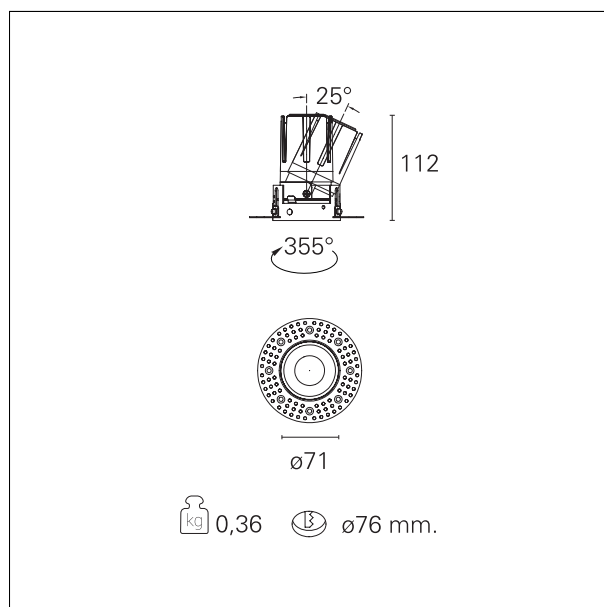

Nemo TL Adj

RTT20248CA - Trimless + Mirror Reflector - 15 W - 1450 lumen / 2700 K / CRI >90

DESCRIPTION

Nemo TL is the trimless series of the Nemo family designed for installations in plasterboard false ceilings with no visible edge. Models up to 24W are equipped with a pre-drilled fixed frame for direct fixing of the luminaire to the false ceiling; The 33W and 42W models are equipped with height-adjustable fixing frame. Four beam openings with 38 ° cut-off and versions up to UGR <17 allow to obtain the right balance between luminance control and light diffusion. The lighting modules are all equipped with latest generation LEDs with CRI > 90 and SDCM <3. The range of Nemo TL Adj and Nemo TL Fix has interchangeable secondary reflectors available in five different aesthetic finishes that allow the system to be characterized even after the first installation. The safety cable supplied prevents accidental drops and the "fast plug" connection system to the driver allows quick and safe installation. Nemo ADJ version for accent lighting with 350 ° adjustability on the horizontal plane and 30 ° on the vertical plane. Nemo Fix is perfect for vertical lighting for the control of direct glare and soft light at the edges of the beam.

Switch

Casambi

PRODUCTS CHARACTERISTICS

installation type	trimless recessed
material	Aluminum
Color	Mirror
Power	15 W
Lumen output - Full emission	1383 lm
Efficacy	93 lm/W
Diameter	Ø 71 mm.
Dimensions	h 112 mm.
net weight	0,36 kg.

optical compartment IP rate **IP40**
 recessed compartment IP rate **IP20**
 IK **IK02**

HOLE RECESS DIMENSIONS

hole recess diameter **Ø 76 mm.**

ENERGY CLASSIFICATION

The lamps cannot be changed in the luminaire.

emission	rotationally symmetrical
luminous effect	wide
optic	55°
Beam angle - direct	55°
UGR	≤ 19
Cut Hood	38°

PHOTOMETRIC