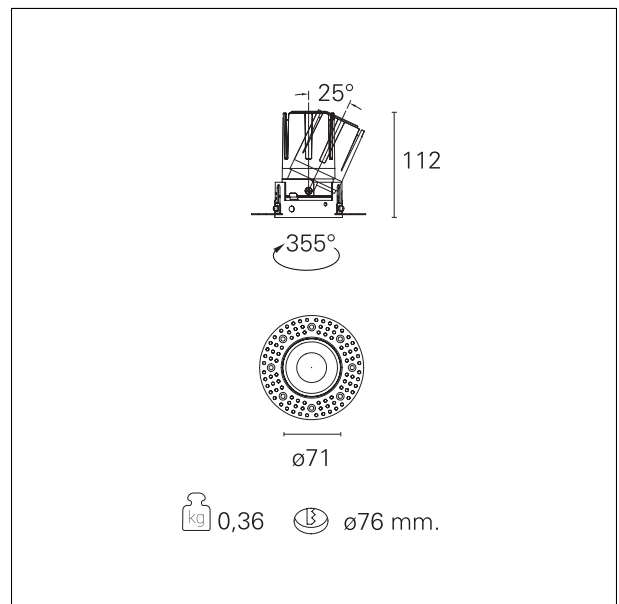

Nemo TL Adj

RTT20246 - Trimless + Mirror Reflector - 15 W - 1450 lumen / 2700 K / CRI >90

DESCRIPTION

Nemo TL is the trimless series of the Nemo family designed for installations in plasterboard false ceilings with no visible edge. Models up to 24W are equipped with a pre-drilled fixed frame for direct fixing of the luminaire to the false ceiling; The 33W and 42W models are equipped with height-adjustable fixing frame. Four beam openings with 38 ° cut-off and versions up to UGR <17 allow to obtain the right balance between luminance control and light diffusion. The lighting modules are all equipped with latest generation LEDs with CRI > 90 and SDCM <3. The range of Nemo TL Adj and Nemo TL Fix has interchangeable secondary reflectors available in five different aesthetic finishes that allow the system to be characterized even after the first installation. The safety cable supplied prevents accidental drops and the "fast plug" connection system to the driver allows quick and safe installation. Nemo ADJ version for accent lighting with 350 ° adjustability on the horizontal plane and 30 ° on the vertical plane. Nemo Fix is perfect for vertical lighting for the control of direct glare and soft light at the edges of the beam.

Switch

On:Off

PRODUCTS CHARACTERISTICS

installation type
material
Color
Power
Lumen output - Full emission
Efficacy
Diameter
Dimensions
net weight

trimless recessed
Aluminum
Mirror
15 W
1363 lm
91 lm/W
Ø 71 mm.
h 112 mm.
0,36 kg.

HOLE RECESS DIMENSIONS

hole recess diameter **Ø 76 mm.**

ENERGY CLASSIFICATION

The lamps cannot be changed in the luminaire.

LED SOURCE DETAILS

led source type **CoB Led**
 LED brand **Bridgelux**
 LED current **350 mA**
 LED voltage **36 V**
 Service lifetime **L80 / B20 - 50.000 h.**
 Light temperature **2700 K**
 CRI **CRI >90**
 SDCM **< 3**

emission	rotationally symmetrical
luminous effect	flood
optic	24°
Beam angle - direct	24°
UGR	≤ 17
Cut Hood	38°

PHOTOMETRIC