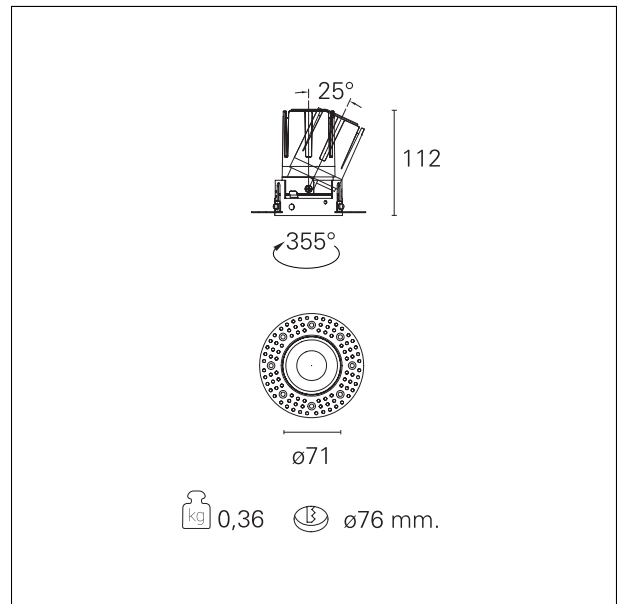

Nemo TL Adj

RTT20245 - Trimless + Mirror Reflector - 15 W - 1450 lumen / 2700 K / CRI >90

DESCRIPTION

Nemo TL is the trimless series of the Nemo family designed for installations in plasterboard false ceilings with no visible edge. Models up to 24W are equipped with a pre-drilled fixed frame for direct fixing of the luminaire to the false ceiling; The 33W and 42W models are equipped with height-adjustable fixing frame. Four beam openings with 38 ° cut-off and versions up to UGR <17 allow to obtain the right balance between luminance control and light diffusion. The lighting modules are all equipped with latest generation LEDs with CRI > 90 and SDCM <3. The range of Nemo TL Adj and Nemo TL Fix has interchangeable secondary reflectors available in five different aesthetic finishes that allow the system to be characterized even after the first installation. The safety cable supplied prevents accidental drops and the "fast plug" connection system to the driver allows quick and safe installation. Nemo ADJ version for accent lighting with 350 ° adjustability on the horizontal plane and 30 ° on the vertical plane. Nemo Fix is perfect for vertical lighting for the control of direct glare and soft light at the edges of the beam.

Switch

On:Off

PRODUCTS CHARACTERISTICS

installation type
material
Color
Power
Lumen output - Full emission
Efficacy
Diameter
Dimensions
net weight

trimless recessed
Aluminum
Mirror
15 W
1359 lm
90 lm/W
Ø 71 mm.
h 112 mm.
0,36 kg.

HOLE RECESS DIMENSIONS

hole recess diameter **Ø 76 mm.**

ENERGY CLASSIFICATION

This luminaire contains built-in LED lamps.

The lamps cannot be changed in the luminaire.

LED SOURCE DETAILS

led source type **CoB Led**
 LED brand **Bridgelux**
 LED current **350 mA**
 LED voltage **36 V**
 Service lifetime **L80 / B20 - 50.000 h.**
 Light temperature **2700 K**
 CRI **CRI >90**
 SDCM **< 3**