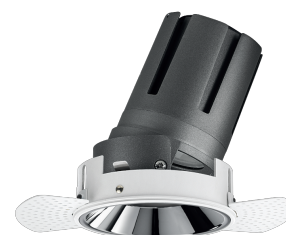

Nemo TL Adj

RTT20242CA - Trimless + Mirror Reflector - 10 W - 920 lumen / 2700 K / CRI >90

DESCRIPTION

Nemo TL is the trimless series of the Nemo family designed for installations in plasterboard false ceilings with no visible edge. Models up to 24W are equipped with a pre-drilled fixed frame for direct fixing of the luminaire to the false ceiling; The 33W and 42W models are equipped with height-adjustable fixing frame. Four beam openings with 38 ° cut-off and versions up to UGR <17 allow to obtain the right balance between luminance control and light diffusion. The lighting modules are all equipped with latest generation LEDs with CRI > 90 and SDCM <3. The range of Nemo TL Adj and Nemo TL Fix has interchangeable secondary reflectors available in five different aesthetic finishes that allow the system to be characterized even after the first installation. The safety cable supplied prevents accidental drops and the "fast plug" connection system to the driver allows quick and safe installation. Nemo ADJ version for accent lighting with 350 ° adjustability on the horizontal plane and 30 ° on the vertical plane. Nemo Fix is perfect for vertical lighting for the control of direct glare and soft light at the edges of the beam.

Switch

Casambi

PRODUCTS CHARACTERISTICS

installation type
material
Color
Power
Lumen output - Full emission
Efficacy
Diameter
Dimensions
net weight

trimless recessed
Aluminum
Mirror
10 W
894 lm
90 lm/W
Ø 71 mm.
h 89 mm.
0,28 kg.

ELECTRICAL CHARACTERISTICS

feeding
driver

220÷240 V
Casambi

Nemo TL Adj

RTT20242CA - Trimless + Mirror Reflector - 10 W - 920 lumen / 2700 K / CRI >90

Insulation class **Class II**

MECHANICAL CHARACTERISTICS

emission	rotationally symmetrical
luminous effect	flood
optic	24°
Beam angle - direct	24°
UGR	≤ 19
Cut Hood	38°

PHOTOMETRIC