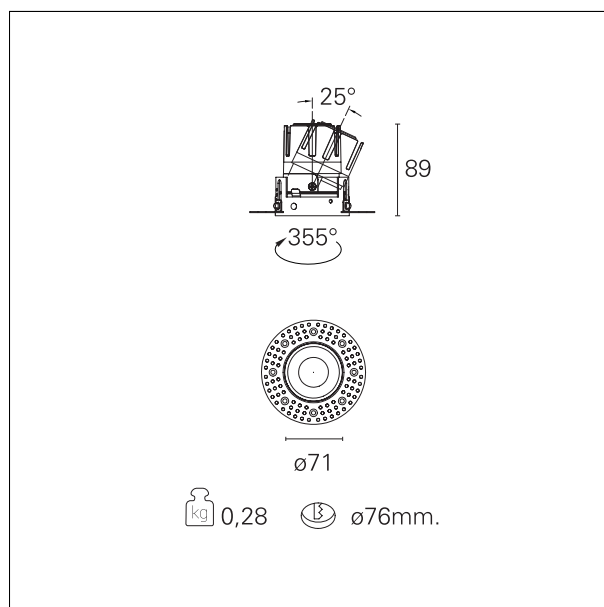

Nemo TL Adj

RTT20242CA - Trimless + Mirror Reflector - 10 W - 920 lumen / 2700 K / CRI >90

DESCRIPTION

Nemo TL is the trimless series of the Nemo family designed for installations in plasterboard false ceilings with no visible edge. Models up to 24W are equipped with a pre-drilled fixed frame for direct fixing of the luminaire to the false ceiling; The 33W and 42W models are equipped with height-adjustable fixing frame. Four beam openings with 38 ° cut-off and versions up to UGR <17 allow to obtain the right balance between luminance control and light diffusion. The lighting modules are all equipped with latest generation LEDs with CRI > 90 and SDCM <3. The range of Nemo TL Adj and Nemo TL Fix has interchangeable secondary reflectors available in five different aesthetic finishes that allow the system to be characterized even after the first installation. The safety cable supplied prevents accidental drops and the "fast plug" connection system to the driver allows quick and safe installation. Nemo ADJ version for accent lighting with 350 ° adjustability on the horizontal plane and 30 ° on the vertical plane. Nemo Fix is perfect for vertical lighting for the control of direct glare and soft light at the edges of the beam.

Switch

Casambi

PRODUCTS CHARACTERISTICS

installation type
material
Color
Power
Lumen output - Full emission
Efficacy
Diameter
Dimensions
net weight

trimless recessed
Aluminum
Mirror
10 W
894 lm
90 lm/W
Ø 71 mm.
h 89 mm.
0,28 kg.

optical compartment IP rate **IP40**
 recessed compartment IP rate **IP20**
 IK **IK02**

HOLE RECESS DIMENSIONS

hole recess diameter **Ø 76 mm.**

ENERGY CLASSIFICATION

The lamps cannot be changed in the luminaire.

emission	rotationally symmetrical
luminous effect	flood
optic	24°
Beam angle - direct	24°
UGR	≤ 19
Cut Hood	38°

PHOTOMETRIC