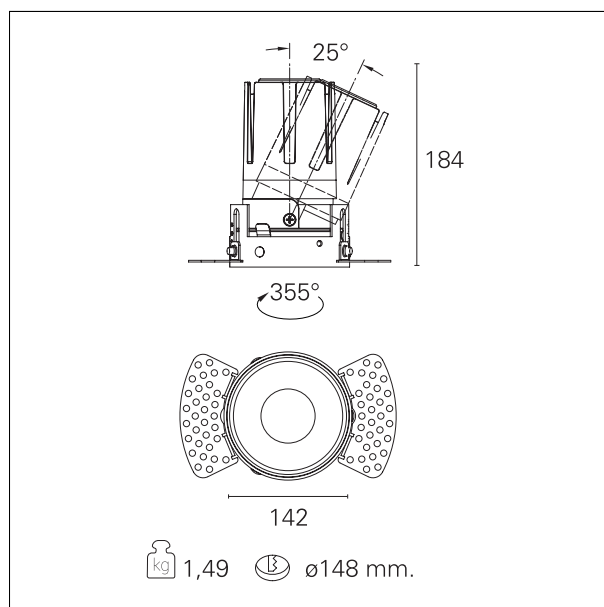

Nemo TL Adj

RTT20238 - Trimless + Mirror Reflector - 42 W - 3800 lumen / 4000 K / CRI >90

DESCRIPTION

Nemo TL is the trimless series of the Nemo family designed for installations in plasterboard false ceilings with no visible edge. Models up to 24W are equipped with a pre-drilled fixed frame for direct fixing of the luminaire to the false ceiling; The 33W and 42W models are equipped with height-adjustable fixing frame. Four beam openings with 38 ° cut-off and versions up to UGR <17 allow to obtain the right balance between luminance control and light diffusion. The lighting modules are all equipped with latest generation LEDs with CRI > 90 and SDCM <3. The range of Nemo TL Adj and Nemo TL Fix has interchangeable secondary reflectors available in five different aesthetic finishes that allow the system to be characterized even after the first installation. The safety cable supplied prevents accidental drops and the "fast plug" connection system to the driver allows quick and safe installation. Nemo ADJ version for accent lighting with 350 ° adjustability on the horizontal plane and 30 ° on the vertical plane. Nemo Fix is perfect for vertical lighting for the control of direct glare and soft light at the edges of the beam.

Switch

On:Off

PRODUCTS CHARACTERISTICS

installation type
material
Color
Power
Lumen output - Full emission
Efficacy
Diameter
Dimensions
net weight

trimless recessed
Aluminum
Mirror
42 W
3864 lm
92 lm/W
Ø 142 mm.
h 184 mm.
1,49 kg.

HOLE RECESS DIMENSIONS

hole recess diameter **Ø 148 mm.**

ENERGY CLASSIFICATION

The lamps cannot be changed in the luminaire.

LED SOURCE DETAILS

led source type **CoB Led**
LED brand **Bridgelux**
LED current **1050 mA**
LED voltage **36 V**
Service lifetime **L80 / B20 - 50.000 h.**
Light temperature **4000 K**
CRI **CRI >90**
SDCM **< 3**

emission	rotationally symmetrical
luminous effect	flood
optic	38°
Beam angle - direct	38°
UGR	≤ 19
Cut Hood	38°

PHOTOMETRIC