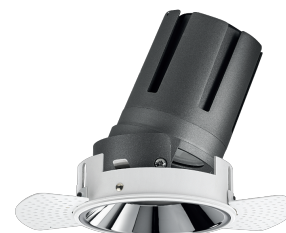

Nemo TL Adj

RTT20238 - Trimless + Mirror Reflector - 42 W - 3800 lumen / 4000 K / CRI >90

DESCRIPTION

Nemo TL is the trimless series of the Nemo family designed for installations in plasterboard false ceilings with no visible edge. Models up to 24W are equipped with a pre-drilled fixed frame for direct fixing of the luminaire to the false ceiling; The 33W and 42W models are equipped with height-adjustable fixing frame. Four beam openings with 38 ° cut-off and versions up to UGR <17 allow to obtain the right balance between luminance control and light diffusion. The lighting modules are all equipped with latest generation LEDs with CRI > 90 and SDCM <3. The range of Nemo TL Adj and Nemo TL Fix has interchangeable secondary reflectors available in five different aesthetic finishes that allow the system to be characterized even after the first installation. The safety cable supplied prevents accidental drops and the "fast plug" connection system to the driver allows quick and safe installation. Nemo ADJ version for accent lighting with 350 ° adjustability on the horizontal plane and 30 ° on the vertical plane. Nemo Fix is perfect for vertical lighting for the control of direct glare and soft light at the edges of the beam.

Switch

On:Off

PRODUCTS CHARACTERISTICS

installation type
material
Color
Power
Lumen output - Full emission
Efficacy
Diameter
Dimensions
net weight

trimless recessed
Aluminum
Mirror
42 W
3864 lm
92 lm/W
Ø 142 mm.
h 184 mm.
1,49 kg.

ELECTRICAL CHARACTERISTICS

feeding
driver

220÷240 V
On:Off

Nemo TL Adj

RTT20238 - Trimless + Mirror Reflector - 42 W - 3800 lumen / 4000 K / CRI >90

Insulation class **Class II**

MECHANICAL CHARACTERISTICS

optical compartment IP rate **IP40**
recessed compartment IP rate **IP20**
IK **IK02**

emission	rotationally symmetrical
luminous effect	flood
optic	38°
Beam angle - direct	38°
UGR	≤ 19
Cut Hood	38°

PHOTOMETRIC