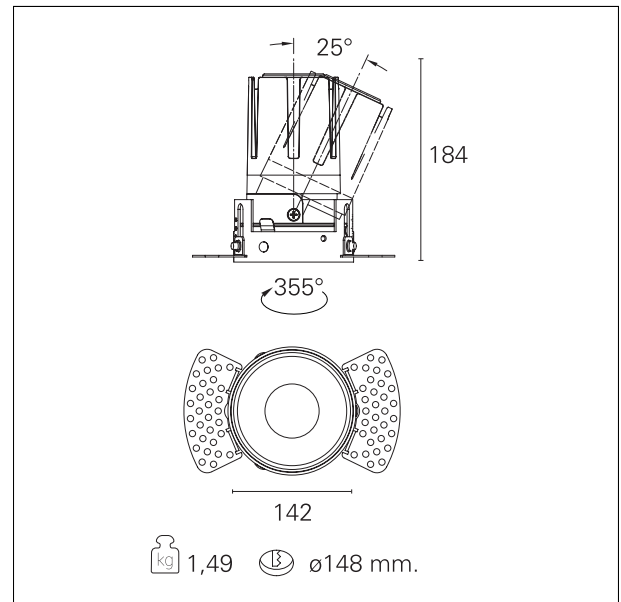

Nemo TL Adj

RTT20238CA - Trimless + Mirror Reflector - 42 W - 3800 lumen / 4000 K / CRI >90

DESCRIPTION

Nemo TL is the trimless series of the Nemo family designed for installations in plasterboard false ceilings with no visible edge. Models up to 24W are equipped with a pre-drilled fixed frame for direct fixing of the luminaire to the false ceiling; The 33W and 42W models are equipped with height-adjustable fixing frame. Four beam openings with 38 ° cut-off and versions up to UGR <17 allow to obtain the right balance between luminance control and light diffusion. The lighting modules are all equipped with latest generation LEDs with CRI > 90 and SDCM <3. The range of Nemo TL Adj and Nemo TL Fix has interchangeable secondary reflectors available in five different aesthetic finishes that allow the system to be characterized even after the first installation. The safety cable supplied prevents accidental drops and the "fast plug" connection system to the driver allows quick and safe installation. Nemo ADJ version for accent lighting with 350 ° adjustability on the horizontal plane and 30 ° on the vertical plane. Nemo Fix is perfect for vertical lighting for the control of direct glare and soft light at the edges of the beam.

Switch

Casambi

PRODUCTS CHARACTERISTICS

installation type
material
Color
Power
Lumen output - Full emission
Efficacy
Diameter
Dimensions
net weight

trimless recessed
Aluminum
Mirror
42 W
3864 lm
92 lm/W
Ø 142 mm.
h 184 mm.
1,49 kg.

optical compartment IP rate **IP40**
 recessed compartment IP rate **IP20**
 IK **IK02**

HOLE RECESS DIMENSIONS

hole recess diameter **Ø 148 mm.**

ENERGY CLASSIFICATION

This luminaire contains built-in LED lamps.

emission	rotationally symmetrical
luminous effect	flood
optic	38°
Beam angle - direct	38°
UGR	≤ 19
Cut Hood	38°

PHOTOMETRIC