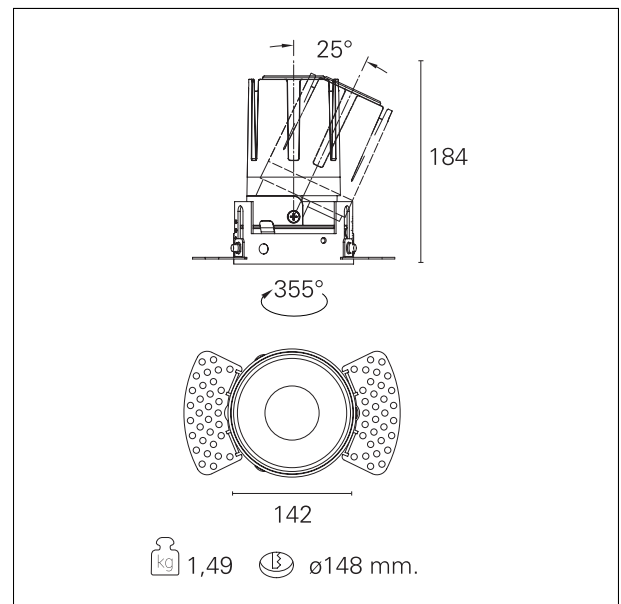

Nemo TL Adj

RTT20237 - Trimless + Mirror Reflector - 42 W - 3800 lumen / 3000 K / CRI >90

DESCRIPTION

Nemo TL is the trimless series of the Nemo family designed for installations in plasterboard false ceilings with no visible edge. Models up to 24W are equipped with a pre-drilled fixed frame for direct fixing of the luminaire to the false ceiling; The 33W and 42W models are equipped with height-adjustable fixing frame. Four beam openings with 38 ° cut-off and versions up to UGR <17 allow to obtain the right balance between luminance control and light diffusion. The lighting modules are all equipped with latest generation LEDs with CRI > 90 and SDCM <3. The range of Nemo TL Adj and Nemo TL Fix has interchangeable secondary reflectors available in five different aesthetic finishes that allow the system to be characterized even after the first installation. The safety cable supplied prevents accidental drops and the "fast plug" connection system to the driver allows quick and safe installation. Nemo ADJ version for accent lighting with 350 ° adjustability on the horizontal plane and 30 ° on the vertical plane. Nemo Fix is perfect for vertical lighting for the control of direct glare and soft light at the edges of the beam.

Switch

On:Off

PRODUCTS CHARACTERISTICS

installation type
material
Color
Power
Lumen output - Full emission
Efficacy
Diameter
Dimensions
net weight

trimless recessed
Aluminum
Mirror
42 W
3792 lm
90 lm/W
Ø 142 mm.
h 184 mm.
1,49 kg.

HOLE RECESS DIMENSIONS

hole recess diameter **Ø 148 mm.**

ENERGY CLASSIFICATION

The lamps cannot be changed in the luminaire.

LED SOURCE DETAILS

led source type **CoB Led**
 LED brand **Bridgelux**
 LED current **1050 mA**
 LED voltage **36 V**
 Service lifetime **L80 / B20 - 50.000 h.**
 Light temperature **3000 K**
 CRI **CRI >90**
 SDCM **< 3**

emission	rotationally symmetrical
luminous effect	flood
optic	38°
Beam angle - direct	38°
UGR	≤ 19
Cut Hood	38°

PHOTOMETRIC