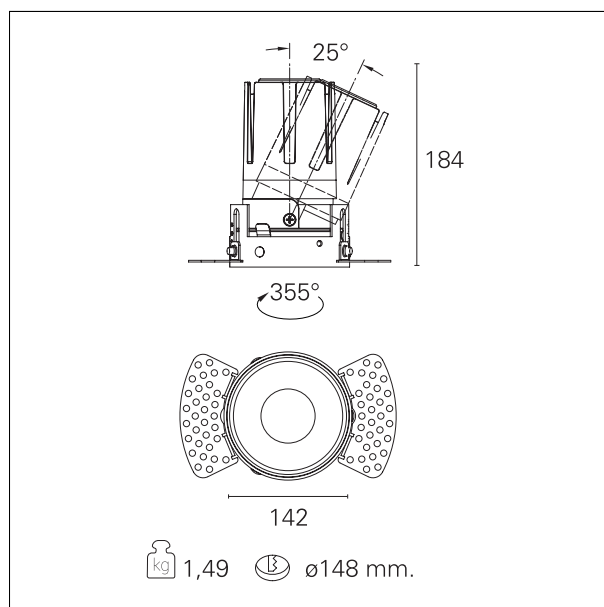

Nemo TL Adj

RTT20234CA - Trimless + Mirror Reflector - 42 W - 3800 lumen / 4000 K / CRI >90

DESCRIPTION

Nemo TL is the trimless series of the Nemo family designed for installations in plasterboard false ceilings with no visible edge. Models up to 24W are equipped with a pre-drilled fixed frame for direct fixing of the luminaire to the false ceiling; The 33W and 42W models are equipped with height-adjustable fixing frame. Four beam openings with 38 ° cut-off and versions up to UGR <17 allow to obtain the right balance between luminance control and light diffusion. The lighting modules are all equipped with latest generation LEDs with CRI > 90 and SDCM <3. The range of Nemo TL Adj and Nemo TL Fix has interchangeable secondary reflectors available in five different aesthetic finishes that allow the system to be characterized even after the first installation. The safety cable supplied prevents accidental drops and the "fast plug" connection system to the driver allows quick and safe installation. Nemo ADJ version for accent lighting with 350 ° adjustability on the horizontal plane and 30 ° on the vertical plane. Nemo Fix is perfect for vertical lighting for the control of direct glare and soft light at the edges of the beam.

Switch

Casambi

PRODUCTS CHARACTERISTICS

installation type
material
Color
Power
Lumen output - Full emission
Efficacy
Diameter
Dimensions
net weight

trimless recessed
Aluminum
Mirror
42 W
3842 lm
91 lm/W
Ø 142 mm.
h 184 mm.
1,49 kg.

optical compartment IP rate **IP40**
 recessed compartment IP rate **IP20**
 IK **IK02**

HOLE RECESS DIMENSIONS

hole recess diameter **Ø 148 mm.**

ENERGY CLASSIFICATION

This luminaire contains built-in LED lamps.

emission	rotationally symmetrical
luminous effect	spot
optic	15°
Beam angle - direct	15°
UGR	≤ 17
Cut Hood	38°

PHOTOMETRIC