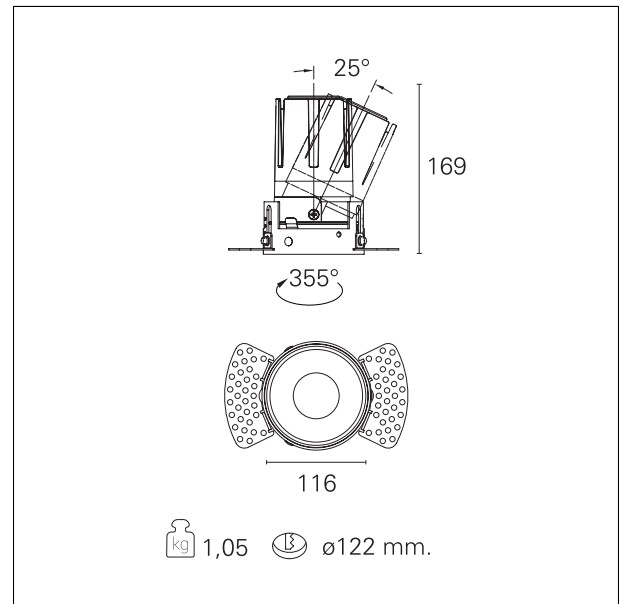

Nemo TL Adj

RTT20231 - Trimless + Mirror Reflector - 33 W - 3100 lumen / 3000 K / CRI >90

DESCRIPTION

Nemo TL is the trimless series of the Nemo family designed for installations in plasterboard false ceilings with no visible edge. Models up to 24W are equipped with a pre-drilled fixed frame for direct fixing of the luminaire to the false ceiling; The 33W and 42W models are equipped with height-adjustable fixing frame. Four beam openings with 38 ° cut-off and versions up to UGR <17 allow to obtain the right balance between luminance control and light diffusion. The lighting modules are all equipped with latest generation LEDs with CRI > 90 and SDCM <3. The range of Nemo TL Adj and Nemo TL Fix has interchangeable secondary reflectors available in five different aesthetic finishes that allow the system to be characterized even after the first installation. The safety cable supplied prevents accidental drops and the "fast plug" connection system to the driver allows quick and safe installation. Nemo ADJ version for accent lighting with 350 ° adjustability on the horizontal plane and 30 ° on the vertical plane. Nemo Fix is perfect for vertical lighting for the control of direct glare and soft light at the edges of the beam.

Switch

On:Off

PRODUCTS CHARACTERISTICS

installation type
material
Color
Power
Lumen output - Full emission
Efficacy
Diameter
Dimensions
net weight

trimless recessed
Aluminum
Mirror
33 W
3054 lm
93 lm/W
Ø 116 mm.
h 169 mm.
1,05 kg.

HOLE RECESS DIMENSIONS

hole recess diameter **Ø 122 mm.**

ENERGY CLASSIFICATION

The lamps cannot be changed in the luminaire.

LED SOURCE DETAILS

led source type **CoB Led**
 LED brand **Bridgelux**
 LED current **800 mA**
 LED voltage **36 V**
 Service lifetime **L80 / B20 - 50.000 h.**
 Light temperature **3000 K**
 CRI **CRI >90**
 SDCM **< 3**

emission	rotationally symmetrical
luminous effect	wide
optic	55°
Beam angle - direct	55°
UGR	≤ 21
Cut Hood	38°

PHOTOMETRIC