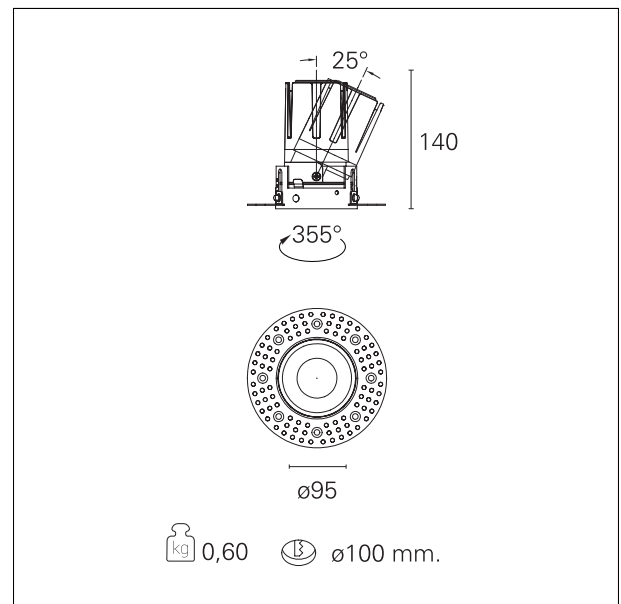

Nemo TL Adj

RTT20219 - Trimless + Mirror Reflector - 24 W - 2200 lumen / 3000 K / CRI >90

DESCRIPTION

Nemo TL is the trimless series of the Nemo family designed for installations in plasterboard false ceilings with no visible edge. Models up to 24W are equipped with a pre-drilled fixed frame for direct fixing of the luminaire to the false ceiling; The 33W and 42W models are equipped with height-adjustable fixing frame. Four beam openings with 38 ° cut-off and versions up to UGR <17 allow to obtain the right balance between luminance control and light diffusion. The lighting modules are all equipped with latest generation LEDs with CRI > 90 and SDCM <3. The range of Nemo TL Adj and Nemo TL Fix has interchangeable secondary reflectors available in five different aesthetic finishes that allow the system to be characterized even after the first installation. The safety cable supplied prevents accidental drops and the "fast plug" connection system to the driver allows quick and safe installation. Nemo ADJ version for accent lighting with 350 ° adjustability on the horizontal plane and 30 ° on the vertical plane. Nemo Fix is perfect for vertical lighting for the control of direct glare and soft light at the edges of the beam.

Switch

On:Off

PRODUCTS CHARACTERISTICS

installation type
material
Color
Power
Lumen output - Full emission
Efficacy
Diameter
Dimensions
net weight

trimless recessed
Aluminum
Mirror
24 W
2152 lm
90 lm/W
Ø 95 mm.
h 140 mm.
0,60 kg.

HOLE RECESS DIMENSIONS

hole recess diameter **Ø 100 mm.**

ENERGY CLASSIFICATION

The lamps cannot be changed in the luminaire.

LED SOURCE DETAILS

led source type **CoB Led**
LED brand **Bridgelux**
LED current **600 mA**
LED voltage **36 V**
Service lifetime **L80 / B20 - 50.000 h.**
Light temperature **3000 K**
CRI **CRI >90**
SDCM **< 3**

emission	rotationally symmetrical
luminous effect	flood
optic	24°
Beam angle - direct	24°
UGR	≤ 17
Cut Hood	38°

PHOTOMETRIC