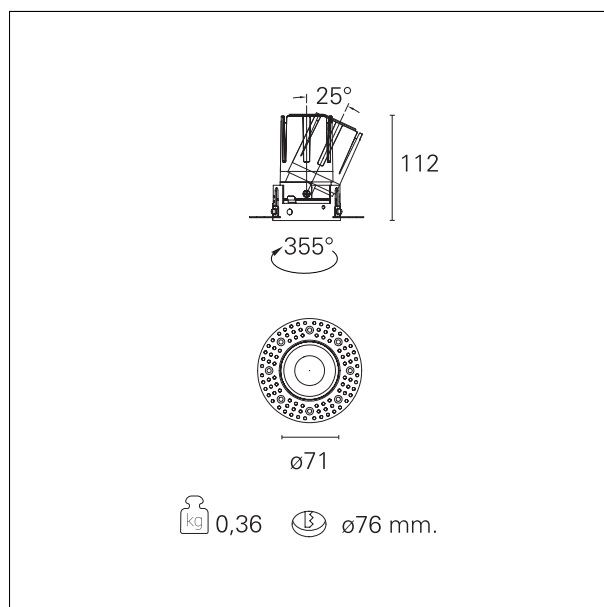

Nemo TL Adj

RTT20216CA - Trimless + Mirror Reflector - 15 W - 1450 lumen / 4000 K / CRI >90

DESCRIPTION

Nemo TL is the trimless series of the Nemo family designed for installations in plasterboard false ceilings with no visible edge. Models up to 24W are equipped with a pre-drilled fixed frame for direct fixing of the luminaire to the false ceiling; The 33W and 42W models are equipped with height-adjustable fixing frame. Four beam openings with 38 ° cut-off and versions up to UGR <17 allow to obtain the right balance between luminance control and light diffusion. The lighting modules are all equipped with latest generation LEDs with CRI > 90 and SDCM <3. The range of Nemo TL Adj and Nemo TL Fix has interchangeable secondary reflectors available in five different aesthetic finishes that allow the system to be characterized even after the first installation. The safety cable supplied prevents accidental drops and the "fast plug" connection system to the driver allows quick and safe installation. Nemo ADJ version for accent lighting with 350 ° adjustability on the horizontal plane and 30 ° on the vertical plane. Nemo Fix is perfect for vertical lighting for the control of direct glare and soft light at the edges of the beam.

Switch

Casambi

PRODUCTS CHARACTERISTICS

installation type
material
Color
Power
Lumen output - Full emission
Efficacy
Diameter
Dimensions
net weight

trimless recessed
Aluminum
Mirror
15 W
1502 lm
100 lm/W
Ø 71 mm.
h 112 mm.
0,36 kg.

optical compartment IP rate **IP40**
 recessed compartment IP rate **IP20**
 IK **IK02**

HOLE RECESS DIMENSIONS

hole recess diameter **Ø 76 mm.**

ENERGY CLASSIFICATION

This luminaire contains built-in LED lamps.

emission	rotationally symmetrical
luminous effect	wide
optic	55°
Beam angle - direct	55°
UGR	≤ 19
Cut Hood	38°

PHOTOMETRIC