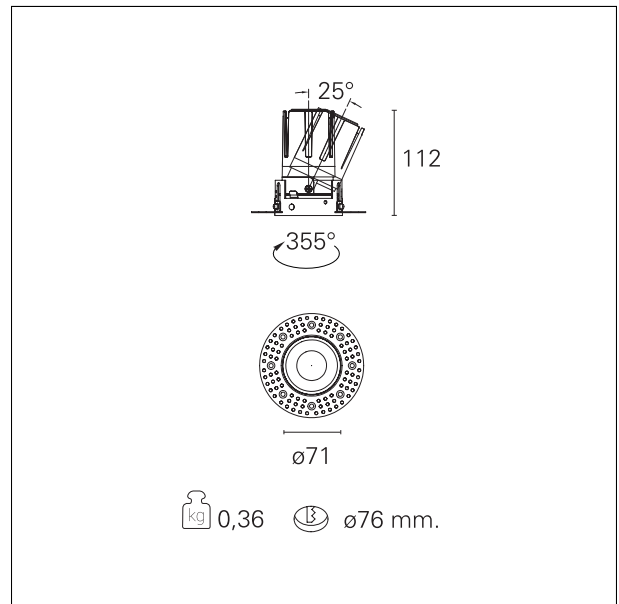

Nemo TL Adj

RTT20215 - Trimless + Mirror Reflector - 15 W - 1450 lumen / 3000 K / CRI >90

DESCRIPTION

Nemo TL is the trimless series of the Nemo family designed for installations in plasterboard false ceilings with no visible edge. Models up to 24W are equipped with a pre-drilled fixed frame for direct fixing of the luminaire to the false ceiling; The 33W and 42W models are equipped with height-adjustable fixing frame. Four beam openings with 38 ° cut-off and versions up to UGR <17 allow to obtain the right balance between luminance control and light diffusion. The lighting modules are all equipped with latest generation LEDs with CRI > 90 and SDCM <3. The range of Nemo TL Adj and Nemo TL Fix has interchangeable secondary reflectors available in five different aesthetic finishes that allow the system to be characterized even after the first installation. The safety cable supplied prevents accidental drops and the "fast plug" connection system to the driver allows quick and safe installation. Nemo ADJ version for accent lighting with 350 ° adjustability on the horizontal plane and 30 ° on the vertical plane. Nemo Fix is perfect for vertical lighting for the control of direct glare and soft light at the edges of the beam.

Switch

On:Off

PRODUCTS CHARACTERISTICS

installation type
material
Color
Power
Lumen output - Full emission
Efficacy
Diameter
Dimensions
net weight

trimless recessed
Aluminum
Mirror
15 W
1432 lm
95 lm/W
Ø 71 mm.
h 112 mm.
0,36 kg.

HOLE RECESS DIMENSIONS

hole recess diameter **Ø 76 mm.**

ENERGY CLASSIFICATION

This luminaire contains built-in LED lamps.

The lamps cannot be changed in the luminaire.

LED SOURCE DETAILS

led source type **CoB Led**
 LED brand **Bridgelux**
 LED current **350 mA**
 LED voltage **36 V**
 Service lifetime **L80 / B20 - 50.000 h.**
 Light temperature **3000 K**
 CRI **CRI >90**
 SDCM **< 3**

emission	rotationally symmetrical
luminous effect	wide
optic	55°
Beam angle - direct	55°
UGR	≤ 19
Cut Hood	38°

PHOTOMETRIC