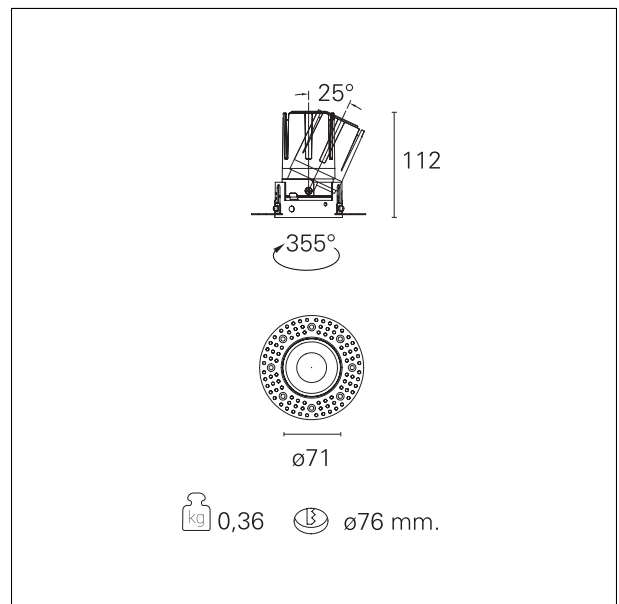

Nemo TL Adj

RTT20213CA - Trimless + Mirror Reflector - 15 W - 1450 lumen / 3000 K / CRI >90

DESCRIPTION

Nemo TL is the trimless series of the Nemo family designed for installations in plasterboard false ceilings with no visible edge. Models up to 24W are equipped with a pre-drilled fixed frame for direct fixing of the luminaire to the false ceiling; The 33W and 42W models are equipped with height-adjustable fixing frame. Four beam openings with 38 ° cut-off and versions up to UGR <17 allow to obtain the right balance between luminance control and light diffusion. The lighting modules are all equipped with latest generation LEDs with CRI > 90 and SDCM <3. The range of Nemo TL Adj and Nemo TL Fix has interchangeable secondary reflectors available in five different aesthetic finishes that allow the system to be characterized even after the first installation. The safety cable supplied prevents accidental drops and the "fast plug" connection system to the driver allows quick and safe installation. Nemo ADJ version for accent lighting with 350 ° adjustability on the horizontal plane and 30 ° on the vertical plane. Nemo Fix is perfect for vertical lighting for the control of direct glare and soft light at the edges of the beam.

Switch

Casambi

PRODUCTS CHARACTERISTICS

installation type
material
Color
Power
Lumen output - Full emission
Efficacy
Diameter
Dimensions
net weight

trimless recessed
Aluminum
Mirror
15 W
1420 lm
95 lm/W
Ø 71 mm.
h 112 mm.
0,36 kg.

optical compartment IP rate **IP40**
recessed compartment IP rate **IP20**
IK **IK02**

HOLE RECESS DIMENSIONS

hole recess diameter **Ø 76 mm.**

ENERGY CLASSIFICATION

The lamps cannot be changed in the luminaire.

emission	rotationally symmetrical
luminous effect	flood
optic	38°
Beam angle - direct	38°
UGR	≤ 19
Cut Hood	38°

PHOTOMETRIC