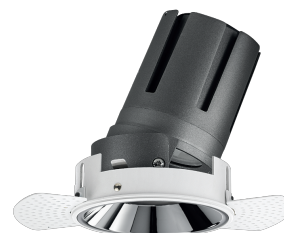

Nemo TL Adj

RTT20212 - Trimless + Mirror Reflector - 15 W - 1450 lumen / 4000 K / CRI >90

DESCRIPTION

Nemo TL is the trimless series of the Nemo family designed for installations in plasterboard false ceilings with no visible edge. Models up to 24W are equipped with a pre-drilled fixed frame for direct fixing of the luminaire to the false ceiling; The 33W and 42W models are equipped with height-adjustable fixing frame. Four beam openings with 38 ° cut-off and versions up to UGR <17 allow to obtain the right balance between luminance control and light diffusion. The lighting modules are all equipped with latest generation LEDs with CRI > 90 and SDCM <3. The range of Nemo TL Adj and Nemo TL Fix has interchangeable secondary reflectors available in five different aesthetic finishes that allow the system to be characterized even after the first installation. The safety cable supplied prevents accidental drops and the "fast plug" connection system to the driver allows quick and safe installation. Nemo ADJ version for accent lighting with 350 ° adjustability on the horizontal plane and 30 ° on the vertical plane. Nemo Fix is perfect for vertical lighting for the control of direct glare and soft light at the edges of the beam.

Switch

On:Off

PRODUCTS CHARACTERISTICS

installation type
material
Color
Power
Lumen output - Full emission
Efficacy
Diameter
Dimensions
net weight

trimless recessed
Aluminum
Mirror
15 W
1494 lm
100 lm/W
Ø 71 mm.
h 112 mm.
0,36 kg.

ELECTRICAL CHARACTERISTICS

feeding
driver

220÷240 V
On:Off

Nemo TL Adj

RTT20212 - Trimless + Mirror Reflector - 15 W - 1450 lumen / 4000 K / CRI >90

Insulation class **Class II**

MECHANICAL CHARACTERISTICS

optical compartment IP rate **IP40**
recessed compartment IP rate **IP20**
IK **IK02**

emission	rotationally symmetrical
luminous effect	flood
optic	24°
Beam angle - direct	24°
UGR	≤ 17
Cut Hood	38°

PHOTOMETRIC