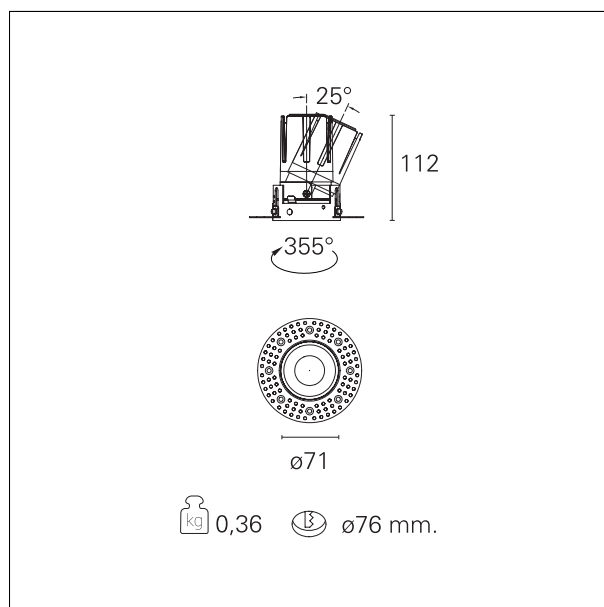

Nemo TL Adj

RTT20212 - Trimless + Mirror Reflector - 15 W - 1450 lumen / 4000 K / CRI >90

DESCRIPTION

Nemo TL is the trimless series of the Nemo family designed for installations in plasterboard false ceilings with no visible edge. Models up to 24W are equipped with a pre-drilled fixed frame for direct fixing of the luminaire to the false ceiling; The 33W and 42W models are equipped with height-adjustable fixing frame. Four beam openings with 38 ° cut-off and versions up to UGR <17 allow to obtain the right balance between luminance control and light diffusion. The lighting modules are all equipped with latest generation LEDs with CRI > 90 and SDCM <3. The range of Nemo TL Adj and Nemo TL Fix has interchangeable secondary reflectors available in five different aesthetic finishes that allow the system to be characterized even after the first installation. The safety cable supplied prevents accidental drops and the "fast plug" connection system to the driver allows quick and safe installation. Nemo ADJ version for accent lighting with 350 ° adjustability on the horizontal plane and 30 ° on the vertical plane. Nemo Fix is perfect for vertical lighting for the control of direct glare and soft light at the edges of the beam.

Switch

On:Off

PRODUCTS CHARACTERISTICS

installation type
material
Color
Power
Lumen output - Full emission
Efficacy
Diameter
Dimensions
net weight

trimless recessed
Aluminum
Mirror
15 W
1494 lm
100 lm/W
Ø 71 mm.
h 112 mm.
0,36 kg.

HOLE RECESS DIMENSIONS

hole recess diameter **Ø 76 mm.**

ENERGY CLASSIFICATION

The lamps cannot be changed in the luminaire.

LED SOURCE DETAILS

led source type **CoB Led**
LED brand **Bridgelux**
LED current **350 mA**
LED voltage **36 V**
Service lifetime **L80 / B20 - 50.000 h.**
Light temperature **4000 K**
CRI **CRI >90**
SDCM **< 3**

emission	rotationally symmetrical
luminous effect	flood
optic	24°
Beam angle - direct	24°
UGR	≤ 17
Cut Hood	38°

PHOTOMETRIC