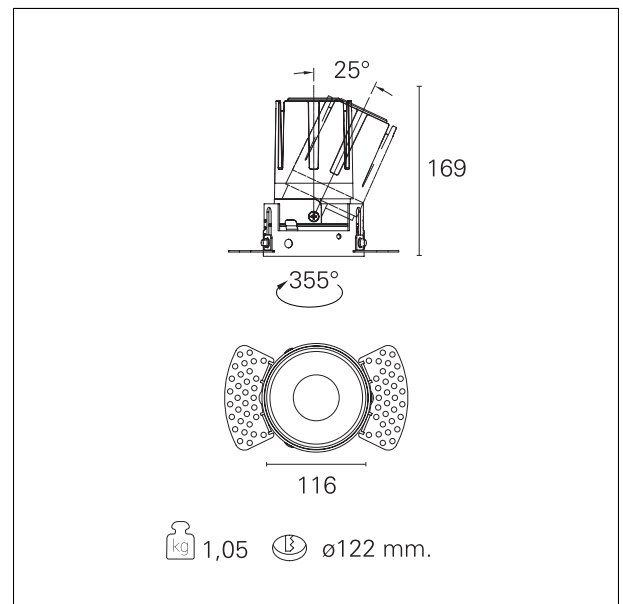

Nemo TL Adj

RTT20153CA - Trimless + Matt Reflector - 33 W - 3100 lumen / 2700 K / CRI >90

DESCRIPTION

Nemo TL is the trimless series of the Nemo family designed for installations in plasterboard false ceilings with no visible edge. Models up to 24W are equipped with a pre-drilled fixed frame for direct fixing of the luminaire to the false ceiling; The 33W and 42W models are equipped with height-adjustable fixing frame. Four beam openings with 38 ° cut-off and versions up to UGR <17 allow to obtain the right balance between luminance control and light diffusion. The lighting modules are all equipped with latest generation LEDs with CRI > 90 and SDCM <3. The range of Nemo TL Adj and Nemo TL Fix has interchangeable secondary reflectors available in five different aesthetic finishes that allow the system to be characterized even after the first installation. The safety cable supplied prevents accidental drops and the "fast plug" connection system to the driver allows quick and safe installation. Nemo ADJ version for accent lighting with 350 ° adjustability on the horizontal plane and 30 ° on the vertical plane. Nemo Fix is perfect for vertical lighting for the control of direct glare and soft light at the edges of the beam.

Switch

Casambi

PRODUCTS CHARACTERISTICS

installation type
material
Color
Power
Lumen output - Full emission
Efficacy
Diameter
Dimensions
net weight

trimless recessed
Aluminum
Satin
33 W
2938 lm
89 lm/W
Ø 116 mm.
h 169 mm.
1,05 kg.

optical compartment IP rate **IP40**
 recessed compartment IP rate **IP20**
 IK **IK02**

HOLE RECESS DIMENSIONS

hole recess diameter **Ø 122 mm.**

ENERGY CLASSIFICATION

The lamps cannot be changed in the luminaire.

emission	rotationally symmetrical
luminous effect	spot
optic	15°
Beam angle - direct	15°
UGR	≤ 17
Cut Hood	38°

PHOTOMETRIC