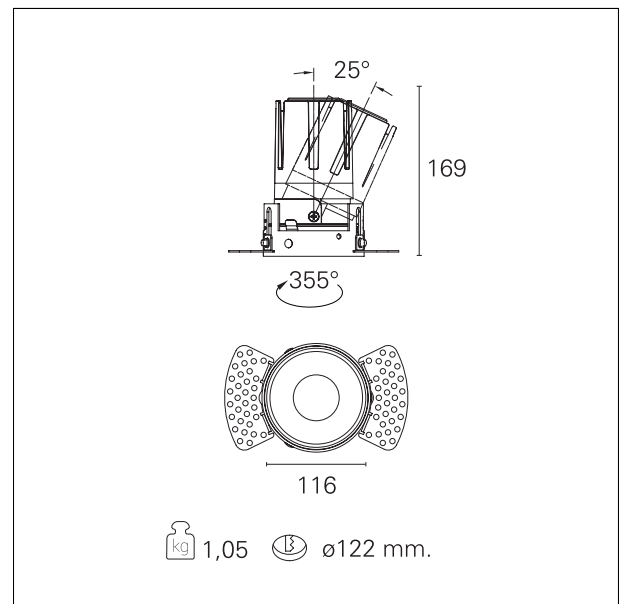

Nemo TL Adj

RTT20127 - Trimless + Matt Reflector - 33 W - 3100 lumen / 3000 K / CRI >90

DESCRIPTION

Nemo TL is the trimless series of the Nemo family designed for installations in plasterboard false ceilings with no visible edge. Models up to 24W are equipped with a pre-drilled fixed frame for direct fixing of the luminaire to the false ceiling; The 33W and 42W models are equipped with height-adjustable fixing frame. Four beam openings with 38 ° cut-off and versions up to UGR <17 allow to obtain the right balance between luminance control and light diffusion. The lighting modules are all equipped with latest generation LEDs with CRI > 90 and SDCM <3. The range of Nemo TL Adj and Nemo TL Fix has interchangeable secondary reflectors available in five different aesthetic finishes that allow the system to be characterized even after the first installation. The safety cable supplied prevents accidental drops and the "fast plug" connection system to the driver allows quick and safe installation. Nemo ADJ version for accent lighting with 350 ° adjustability on the horizontal plane and 30 ° on the vertical plane. Nemo Fix is perfect for vertical lighting for the control of direct glare and soft light at the edges of the beam.

Switch

On:Off

PRODUCTS CHARACTERISTICS

installation type
material
Color
Power
Lumen output - Full emission
Efficacy
Diameter
Dimensions
net weight

trimless recessed
Aluminum
Satin
33 W
3040 lm
92 lm/W
Ø 116 mm.
h 169 mm.
1,05 kg.

HOLE RECESS DIMENSIONS

hole recess diameter **Ø 122 mm.**

ENERGY CLASSIFICATION

The lamps cannot be changed in the luminaire.

LED SOURCE DETAILS

led source type **CoB Led**
 LED brand **Bridgelux**
 LED current **800 mA**
 LED voltage **36 V**
 Service lifetime **L80 / B20 - 50.000 h.**
 Light temperature **3000 K**
 CRI **CRI >90**
 SDCM **< 3**

emission	rotationally symmetrical
luminous effect	flood
optic	24°
Beam angle - direct	24°
UGR	≤ 17
Cut Hood	38°

PHOTOMETRIC