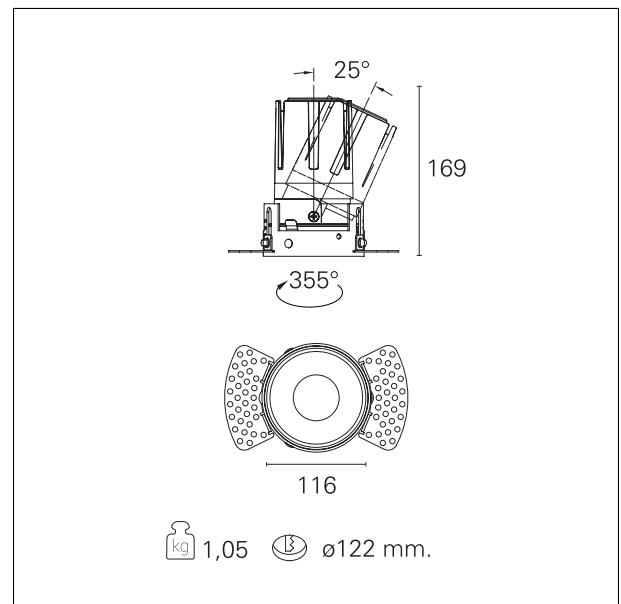

#### DESCRIPTION

Nemo TL is the trimless series of the Nemo family designed for installations in plasterboard false ceilings with no visible edge. Models up to 24W are equipped with a pre-drilled fixed frame for direct fixing of the luminaire to the false ceiling; The 33W and 42W models are equipped with height-adjustable fixing frame. Four beam openings with 38 ° cut-off and versions up to UGR <17 allow to obtain the right balance between luminance control and light diffusion. The lighting modules are all equipped with latest generation LEDs with CRI > 90 and SDCM <3. The range of Nemo TL Adj and Nemo TL Fix has interchangeable secondary reflectors available in five different aesthetic finishes that allow the system to be characterized even after the first installation. The safety cable supplied prevents accidental drops and the "fast plug" connection system to the driver allows quick and safe installation. Nemo ADJ version for accent lighting with 350 ° adjustability on the horizontal plane and 30 ° on the vertical plane. Nemo Fix is perfect for vertical lighting for the control of direct glare and soft light at the edges of the beam.

#### PRODUCTS CHARACTERISTICS

installation type  
material  
Color  
Power  
Lumen output - Full emission  
Efficacy  
Diameter  
Dimensions  
net weight

**trimless recessed**  
**Aluminum**  
**Satin**  
**33 W**  
**3040 lm**  
**92 lm/W**  
**Ø 116 mm.**  
**h 169 mm.**  
**1,05 kg.**

#### HOLE RECESS DIMENSIONS

hole recess diameter **Ø 122 mm.**