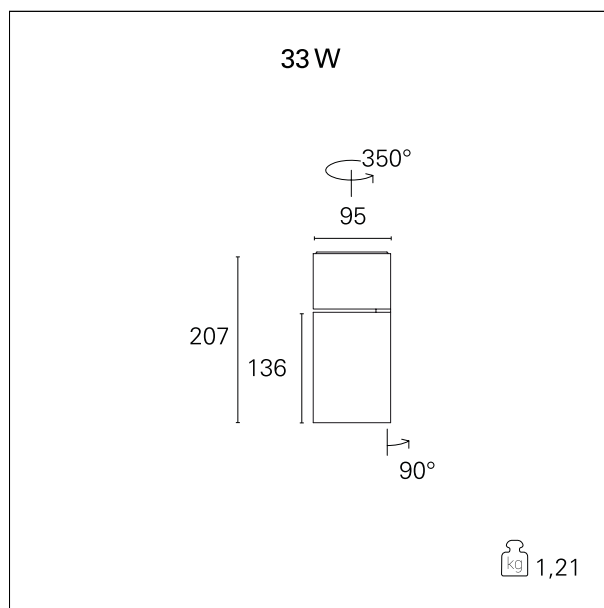

Ska Base

RTL47311 - 33 W - 3200 lumen - 60° - Wide / 33 W / 4000 K / CRI > 92

DESCRIPTION

The SKA projectors are particularly suitable for the lighting of commercial environments such as shops and malls. The high lighting performance allows adequate illumination of the exhibition surfaces and exposed objects. The SKA projectors are equipped with selected drivers and CoB LEDs (prime brand) and the light color qualities (CRI > 90 and SDCM < 3) guarantee an excellent color rendering of the illuminated objects. The light emission is managed with high efficacy interchangeable optics to obtain maximum efficiency and maximum flexibility. Available On / Off and DALI versions.

Switch **On:Off**

PRODUCTS CHARACTERISTICS

installation type	Track / Ceiling projectors
material	Aluminum
Color	White
Power	33 W
Lumen output - Full emission	3248 lm
Efficacy	98 lm/W
Dimensions	95 x 207 mm.
net weight	1,1 kg.

ELECTRICAL CHARACTERISTICS

feeding	220÷240 V
driver	On:Off
Insulation class	Class I

MECHANICAL CHARACTERISTICS

product IP rate	IP20
-----------------	-------------

Ska Base

RTL47311 - 33 W - 3200 lumen - 60° - Wide / 33 W / 4000 K / CRI > 92

DRIVER CHARACTERISTICS

driver	On÷Off
Operating temperature	-20°C ÷ 45°C

LIGHTING DETAILS

luminous effect	wide
Beam angle - direct	60°
Cut Hood	32°

PHOTOMETRIC