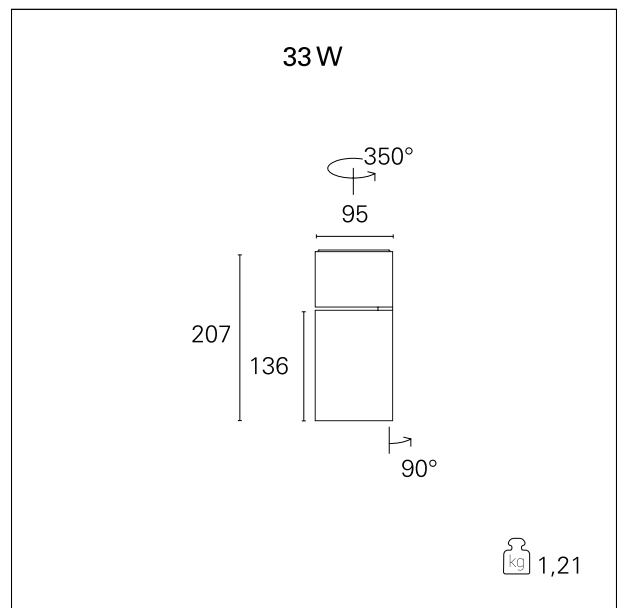

Ska Base

RTL47310 - 33 W - 3200 lumen - 60° - Wide / 33 W / 3000 K / CRI > 92

DESCRIPTION

The SKA projectors are particularly suitable for the lighting of commercial environments such as shops and malls. The high lighting performance allows adequate illumination of the exhibition surfaces and exposed objects. The SKA projectors are equipped with selected drivers and CoB LEDs (prime brand) and the light color qualities (CRI > 90 and SDCM < 3) guarantee an excellent color rendering of the illuminated objects. The light emission is managed with high efficacy interchangeable optics to obtain maximum efficiency and maximum flexibility. Available On / Off and DALI versions.

Switch **On:Off**

PRODUCTS CHARACTERISTICS

installation type	Track / Ceiling projectors
material	Aluminum
Color	Black
Power	33 W
Lumen output - Full emission	3195 lm
Efficacy	97 lm/W
Dimensions	95 x 207 mm.
net weight	1,1 kg.

ELECTRICAL CHARACTERISTICS

feeding	220÷240 V
driver	On:Off
Insulation class	Class I

MECHANICAL CHARACTERISTICS

product IP rate	IP20
-----------------	-------------

Ska Base

RTL47310 - 33 W - 3200 lumen - 60° - Wide / 33 W / 3000 K / CRI > 92

DRIVER CHARACTERISTICS

driver	On÷Off
Operating temperature	-20°C ÷ 45°C

LIGHTING DETAILS

luminous effect	wide
Beam angle - direct	60°
Cut Hood	32°

PHOTOMETRIC