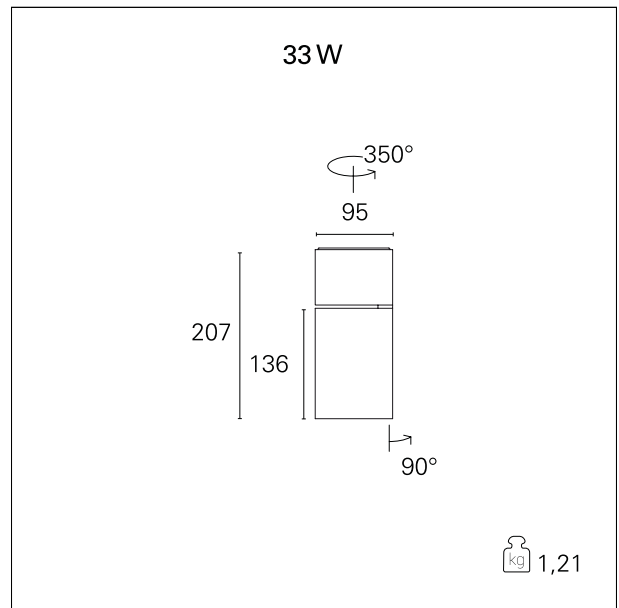

Ska Base

RTL47309 - 33 W - 3200 lumen - 60° - Wide / 33 W / 3000 K / CRI > 92

DESCRIPTION

The SKA projectors are particularly suitable for the lighting of commercial environments such as shops and malls. The high lighting performance allows adequate illumination of the exhibition surfaces and exposed objects. The SKA projectors are equipped with selected drivers and CoB LEDs (prime brand) and the light color qualities (CRI > 90 and SDCM < 3) guarantee an excellent color rendering of the illuminated objects. The light emission is managed with high efficacy interchangeable optics to obtain maximum efficiency and maximum flexibility. Available On / Off and DALI versions.

Switch **On:Off**

PRODUCTS CHARACTERISTICS

installation type	Track / Ceiling projectors
material	Aluminum
Color	White
Power	33 W
Lumen output - Full emission	3195 lm
Efficacy	97 lm/W
Dimensions	95 x 207 mm.
net weight	1,1 kg.

ELECTRICAL CHARACTERISTICS

feeding	220÷240 V
driver	On:Off
Insulation class	Class I

MECHANICAL CHARACTERISTICS

product IP rate	IP20
-----------------	-------------

Ska Base

RTL47309 - 33 W - 3200 lumen - 60° - Wide / 33 W / 3000 K / CRI > 92

DRIVER CHARACTERISTICS

driver	On÷Off
Operating temperature	-20°C ÷ 45°C

LIGHTING DETAILS

luminous effect	wide
Beam angle - direct	60°
Cut Hood	32°

PHOTOMETRIC