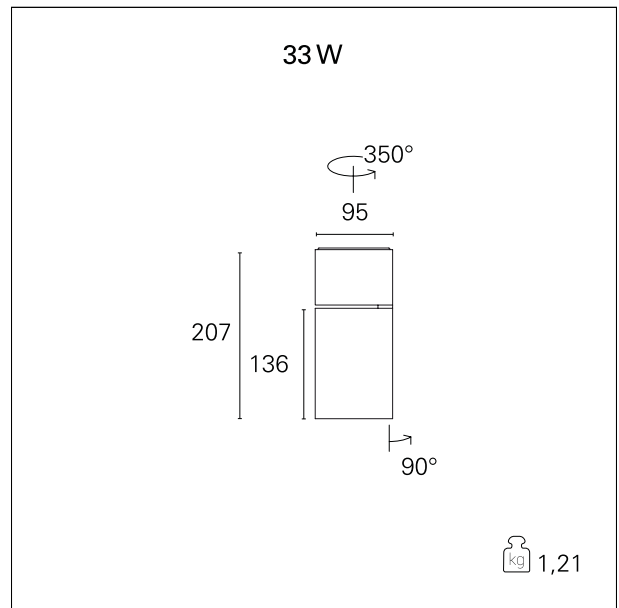

Ska Base

RTL47305 - 33 W - 3200 lumen - 36° - Flood / 33 W / 3000 K / CRI > 92

DESCRIPTION

The SKA projectors are particularly suitable for the lighting of commercial environments such as shops and malls. The high lighting performance allows adequate illumination of the exhibition surfaces and exposed objects. The SKA projectors are equipped with selected drivers and CoB LEDs (prime brand) and the light color qualities (CRI > 90 and SDCM < 3) guarantee an excellent color rendering of the illuminated objects. The light emission is managed with high efficacy interchangeable optics to obtain maximum efficiency and maximum flexibility. Available On / Off and DALI versions.

Switch **On+Off**

PRODUCTS CHARACTERISTICS

installation type	Track / Ceiling projectors
material	Aluminum
Color	White
Power	33 W
Lumen output - Full emission	3180 lm
Efficacy	96 lm/W
Dimensions	95 x 207 mm.
net weight	1,1 kg.

ELECTRICAL CHARACTERISTICS

feeding	220÷240 V
driver	On+Off
Insulation class	Class I

MECHANICAL CHARACTERISTICS

product IP rate	IP20
-----------------	-------------

Ska Base

RTL47305 - 33 W - 3200 lumen - 36° - Flood / 33 W / 3000 K / CRI > 92

DRIVER CHARACTERISTICS

driver	On÷Off
Operating temperature	-20°C ÷ 45°C

LIGHTING DETAILS

luminous effect	flood
Beam angle - direct	36°
Cut Hood	32°

PHOTOMETRIC