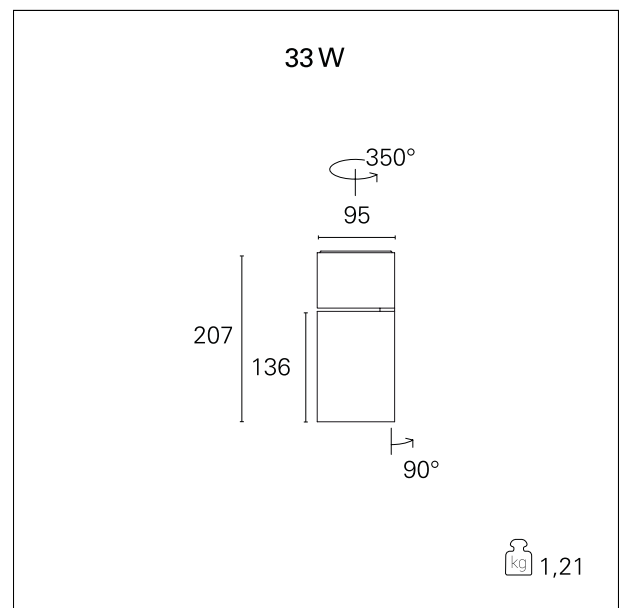

Ska Base

RTL47301 - 33 W - 3200 lumen - 15° - Spot / 33 W / 3000 K / CRI > 92

DESCRIPTION

The SKA projectors are particularly suitable for the lighting of commercial environments such as shops and malls. The high lighting performance allows adequate illumination of the exhibition surfaces and exposed objects. The SKA projectors are equipped with selected drivers and CoB LEDs (prime brand) and the light color qualities (CRI > 90 and SDCM < 3) guarantee an excellent color rendering of the illuminated objects. The light emission is managed with high efficacy interchangeable optics to obtain maximum efficiency and maximum flexibility. Available On / Off version.

Switch

On:Off

PRODUCTS CHARACTERISTICS

installation type	Track / Ceiling projectors
material	Aluminum
Color	White
Power	33 W
Lumen output - Full emission	3164 lm
Efficacy	96 lm/W
Dimensions	95 x 207 mm.
net weight	1,1 kg.

ELECTRICAL CHARACTERISTICS

feeding	220÷240 V
driver	On:Off
Insulation class	Class I

MECHANICAL CHARACTERISTICS

product IP rate	IP20
-----------------	-------------

Ska Base

RTL47301 - 33 W - 3200 lumen - 15° - Spot / 33 W / 3000 K / CRI > 92

DRIVER CHARACTERISTICS

driver	On÷Off
Operating temperature	-20°C ÷ 45°C

LIGHTING DETAILS

luminous effect	spot
Beam angle - direct	15°
Cut Hood	32°

PHOTOMETRIC