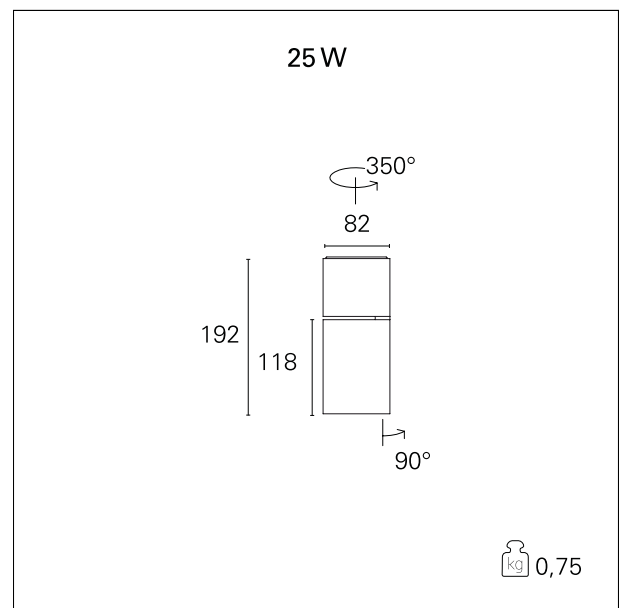

Ska Base

RTL47212 - 25 W - 2400 lumen - 60° - Wide / 25 W / 4000 K / CRI > 92

DESCRIPTION

The SKA projectors are particularly suitable for the lighting of commercial environments such as shops and malls. The high lighting performance allows adequate illumination of the exhibition surfaces and exposed objects. The SKA projectors are equipped with selected drivers and CoB LEDs (prime brand) and the light color qualities (CRI > 90 and SDCM < 3) guarantee an excellent color rendering of the illuminated objects. The light emission is managed with high efficacy interchangeable optics to obtain maximum efficiency and maximum flexibility. Available On / Off version.

Switch

On:Off

PRODUCTS CHARACTERISTICS

installation type	Track / Ceiling projectors
material	Aluminum
Color	Black
Power	25 W
Lumen output - Full emission	2432 lm
Efficacy	97 lm/W
Dimensions	82 x 192 mm.
net weight	0,85 kg.

ELECTRICAL CHARACTERISTICS

feeding	220÷240 V
driver	On:Off
Insulation class	Class I

MECHANICAL CHARACTERISTICS

product IP rate	IP20
-----------------	-------------

Ska Base

RTL47212 - 25 W - 2400 lumen - 60° - Wide / 25 W / 4000 K / CRI > 92

DRIVER CHARACTERISTICS

driver	On÷Off
Operating temperature	-20°C ÷ 45°C

LIGHTING DETAILS

luminous effect	wide
Beam angle - direct	60°
Cut Hood	32°

PHOTOMETRIC