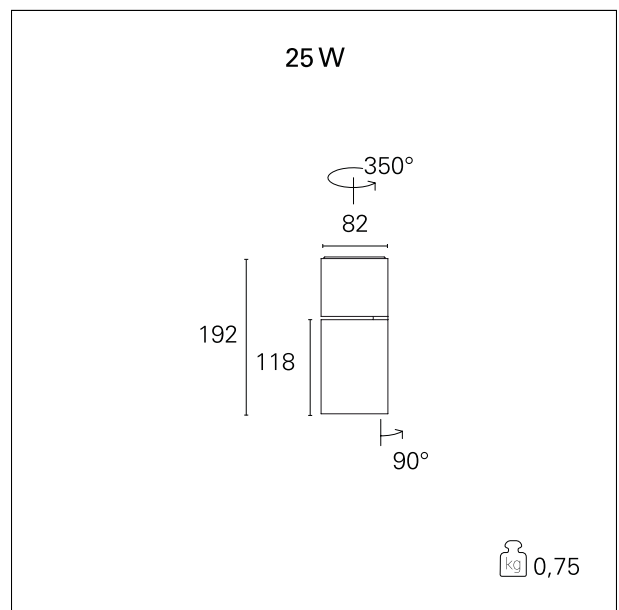

Ska Base

RTL47211 - 25 W - 2400 lumen - 60° - Wide / 25 W / 4000 K / CRI > 92

DESCRIPTION

The SKA projectors are particularly suitable for the lighting of commercial environments such as shops and malls. The high lighting performance allows adequate illumination of the exhibition surfaces and exposed objects. The SKA projectors are equipped with selected drivers and CoB LEDs (prime brand) and the light color qualities (CRI > 90 and SDCM < 3) guarantee an excellent color rendering of the illuminated objects. The light emission is managed with high efficacy interchangeable optics to obtain maximum efficiency and maximum flexibility. Available On / Off version.

Switch

On:Off

PRODUCTS CHARACTERISTICS

installation type	Track / Ceiling projectors
material	Aluminum
Color	White
Power	25 W
Lumen output - Full emission	2432 lm
Efficacy	97 lm/W
Dimensions	82 x 192 mm.
net weight	0,85 kg.

ELECTRICAL CHARACTERISTICS

feeding	220÷240 V
driver	On:Off
Insulation class	Class I

MECHANICAL CHARACTERISTICS

product IP rate	IP20
-----------------	-------------

Ska Base

RTL47211 - 25 W - 2400 lumen - 60° - Wide / 25 W / 4000 K / CRI > 92

DRIVER CHARACTERISTICS

driver	On÷Off
Operating temperature	-20°C ÷ 45°C

LIGHTING DETAILS

luminous effect	wide
Beam angle - direct	60°
Cut Hood	32°

PHOTOMETRIC