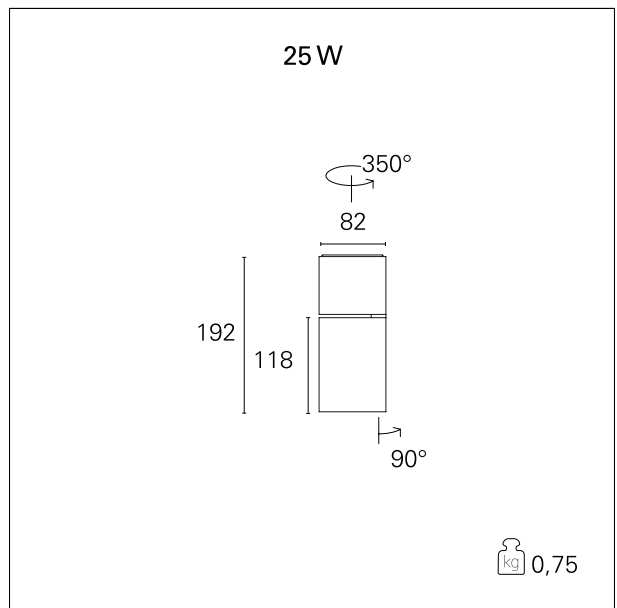

Ska Base

RTL47210 - 25 W - 2400 lumen - 60° - Wide / 25 W / 3000 K / CRI > 92

DESCRIPTION

The SKA projectors are particularly suitable for the lighting of commercial environments such as shops and malls. The high lighting performance allows adequate illumination of the exhibition surfaces and exposed objects. The SKA projectors are equipped with selected drivers and CoB LEDs (prime brand) and the light color qualities (CRI > 90 and SDCM < 3) guarantee an excellent color rendering of the illuminated objects. The light emission is managed with high efficacy interchangeable optics to obtain maximum efficiency and maximum flexibility. Available On / Off version.

Switch

On:Off

PRODUCTS CHARACTERISTICS

installation type	Track / Ceiling projectors
material	Aluminum
Color	Black
Power	25 W
Lumen output - Full emission	2407 lm
Efficacy	96 lm/W
Dimensions	82 x 192 mm.
net weight	0,85 kg.

ELECTRICAL CHARACTERISTICS

feeding	220÷240 V
driver	On:Off
Insulation class	Class I

MECHANICAL CHARACTERISTICS

product IP rate	IP20
-----------------	-------------

Ska Base

RTL47210 - 25 W - 2400 lumen - 60° - Wide / 25 W / 3000 K / CRI > 92

DRIVER CHARACTERISTICS

driver	On÷Off
Operating temperature	-20°C ÷ 45°C

LIGHTING DETAILS

luminous effect	wide
Beam angle - direct	60°
Cut Hood	32°

PHOTOMETRIC