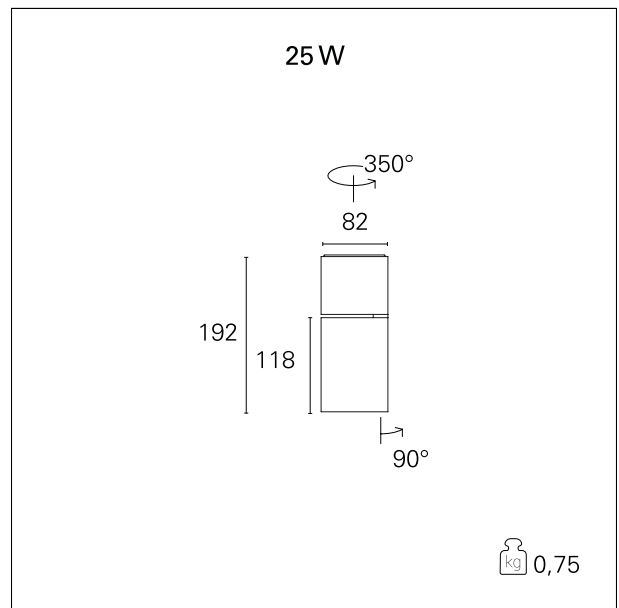

Ska Base

RTL47209 - 25 W - 2400 lumen - 60° - Wide / 25 W / 3000 K / CRI > 92

DESCRIPTION

The SKA projectors are particularly suitable for the lighting of commercial environments such as shops and malls. The high lighting performance allows adequate illumination of the exhibition surfaces and exposed objects. The SKA projectors are equipped with selected drivers and CoB LEDs (prime brand) and the light color qualities (CRI > 90 and SDCM < 3) guarantee an excellent color rendering of the illuminated objects. The light emission is managed with high efficacy interchangeable optics to obtain maximum efficiency and maximum flexibility. Available On / Off version.

Switch

On:Off

PRODUCTS CHARACTERISTICS

installation type	Track / Ceiling projectors
material	Aluminum
Color	White
Power	25 W
Lumen output - Full emission	2407 lm
Efficacy	96 lm/W
Dimensions	82 x 192 mm.
net weight	0,85 kg.

ELECTRICAL CHARACTERISTICS

feeding	220÷240 V
driver	On:Off
Insulation class	Class I

MECHANICAL CHARACTERISTICS

product IP rate	IP20
-----------------	-------------

Ska Base

RTL47209 - 25 W - 2400 lumen - 60° - Wide / 25 W / 3000 K / CRI > 92

DRIVER CHARACTERISTICS

driver	On÷Off
Operating temperature	-20°C ÷ 45°C

LIGHTING DETAILS

luminous effect	wide
Beam angle - direct	60°
Cut Hood	32°

PHOTOMETRIC