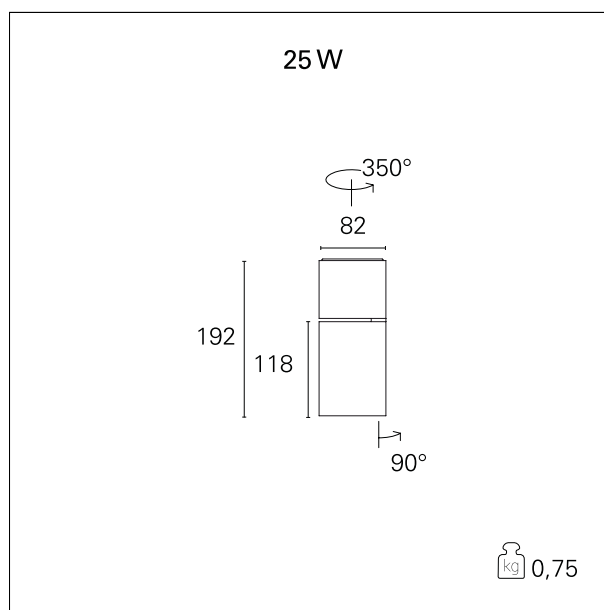

White

Power

25 W

Lumen output - Full emission

2450 lm

Efficacy

98 lm/W

Dimensions

82 x 192 mm.

net weight

0,85 kg.

ELECTRICAL CHARACTERISTICS

feeding

220÷240 V

driver

On:Off