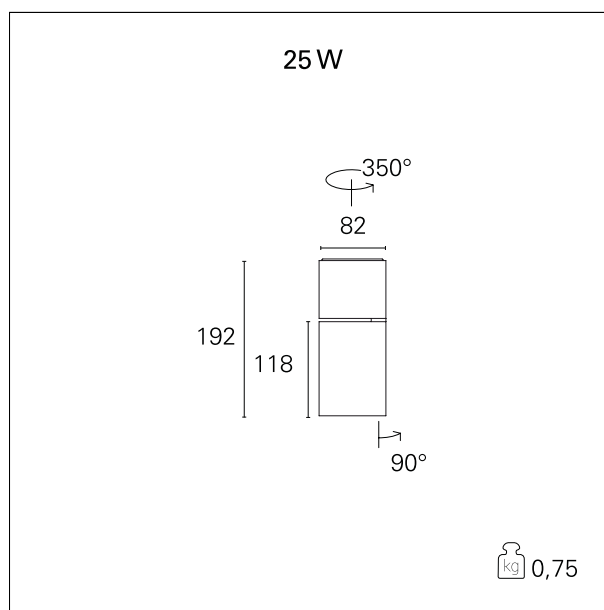

### Ska Base

**RTL47206** - 25 W - 2400 lumen - 36° - Flood / 25 W / 3000 K / CRI > 92

#### PRODUCTS CHARACTERISTICS

installation type	<b>Track / Ceiling projectors</b>
material	<b>Aluminum</b>
Color	<b>Black</b>
Power	<b>25 W</b>
Lumen output - Full emission	<b>2395 lm</b>
Efficacy	<b>96 lm/W</b>
Dimensions	<b>82 x 192 mm.</b>
net weight	<b>0,85 kg.</b>