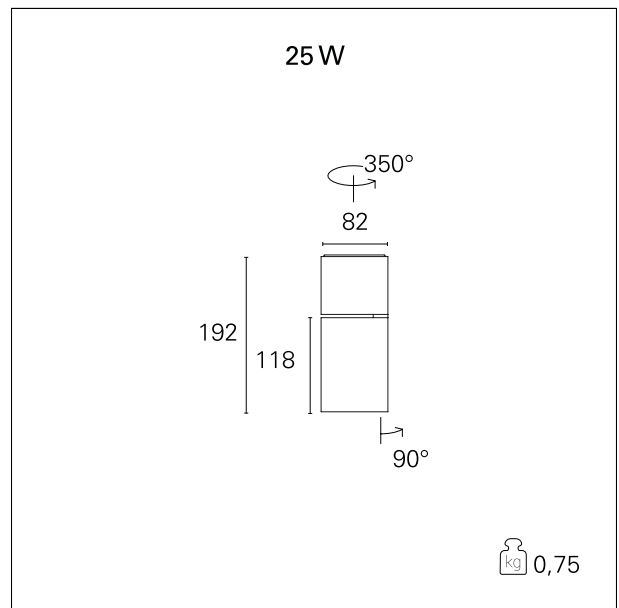

Ska Base

RTL47205 - 25 W - 2400 lumen - 36° - Flood / 25 W / 3000 K / CRI > 92

DESCRIPTION

The SKA projectors are particularly suitable for the lighting of commercial environments such as shops and malls. The high lighting performance allows adequate illumination of the exhibition surfaces and exposed objects. The SKA projectors are equipped with selected drivers and CoB LEDs (prime brand) and the light color qualities (CRI > 90 and SDCM < 3) guarantee an excellent color rendering of the illuminated objects. The light emission is managed with high efficacy interchangeable optics to obtain maximum efficiency and maximum flexibility. Available On / Off version.

Switch

On:Off

PRODUCTS CHARACTERISTICS

installation type	Track / Ceiling projectors
material	Aluminum
Color	White
Power	25 W
Lumen output - Full emission	2395 lm
Efficacy	96 lm/W
Dimensions	82 x 192 mm.
net weight	0,85 kg.

ELECTRICAL CHARACTERISTICS

feeding	220÷240 V
driver	On:Off
Insulation class	Class I

MECHANICAL CHARACTERISTICS

product IP rate	IP20
-----------------	-------------

Ska Base

RTL47205 - 25 W - 2400 lumen - 36° - Flood / 25 W / 3000 K / CRI > 92

DRIVER CHARACTERISTICS

driver	On÷Off
Operating temperature	-20°C ÷ 45°C

LIGHTING DETAILS

luminous effect	flood
Beam angle - direct	36°
Cut Hood	32°

PHOTOMETRIC