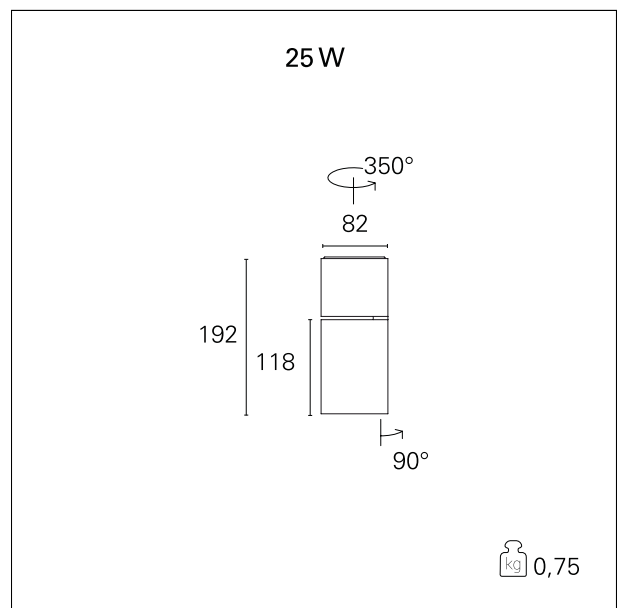

Ska Base

RTL47204 - 25 W - 2400 lumen - 15° - Spot / 25 W / 4000 K / CRI > 92

DESCRIPTION

The SKA projectors are particularly suitable for the lighting of commercial environments such as shops and malls. The high lighting performance allows adequate illumination of the exhibition surfaces and exposed objects. The SKA projectors are equipped with selected drivers and CoB LEDs (prime brand) and the light color qualities (CRI > 90 and SDCM < 3) guarantee an excellent color rendering of the illuminated objects. The light emission is managed with high efficacy interchangeable optics to obtain maximum efficiency and maximum flexibility. Available On / Off version.

Switch

On:Off

PRODUCTS CHARACTERISTICS

installation type	Track / Ceiling projectors
material	Aluminum
Color	Black
Power	25 W
Lumen output - Full emission	2450 lm
Efficacy	98 lm/W
Dimensions	82 x 192 mm.
net weight	0,85 kg.

ELECTRICAL CHARACTERISTICS

feeding	220÷240 V
driver	On:Off
Insulation class	Class I

MECHANICAL CHARACTERISTICS

product IP rate	IP20
-----------------	-------------

Ska Base

RTL47204 - 25 W - 2400 lumen - 15° - Spot / 25 W / 4000 K / CRI > 92

DRIVER CHARACTERISTICS

driver	On÷Off
Operating temperature	-20°C ÷ 45°C

LIGHTING DETAILS

luminous effect	spot
Beam angle - direct	15°
Cut Hood	32°

PHOTOMETRIC